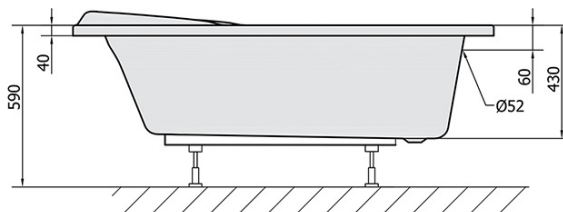

Order code: 11011

Basic information

Brand: Polysan

Size

Length: 1580 mm

Width: 1000 mm

Height: 430 mm

Volume: 225 l

Properties

Colour: White

Colour options: According to the Swatch

Material: Acrylate

Shape: Asymmetric

Installation: Built-in

Waste diameter: 52 mm

Properties: Edge height 40 mm (Standard)

Weight / Piece: 25.04 kg

Packaging: 1 Piece

Warranty: 10 years

We recommend buy

1 Piece Bath Support Legs for Acrylic Bath Polysan, 51,5cm, Pair (Order code: PO60-60)

1 Piece NAOS L, R 158 Front Panel (Order code: 11312)

1 Piece Bath Trap 6/4", height: 42mm, DN40 (Order code: 71712)

1 Piece Sound insulation bath tape, 3m (Order code: 93400)

Technical sheet

VOLUME 225L