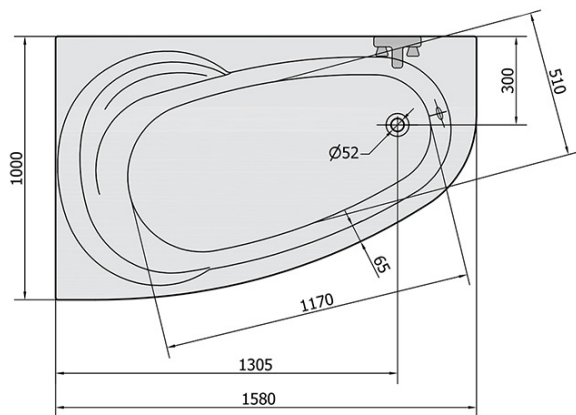

Order code: 11011

Basic information

Brand: Polysan

Size

Length: 1580 mm

Width: 1000 mm

Height: 430 mm

Volume: 225 l

Properties

Colour: White

Colour options: According to the Swatch

Material: Acrylate

Shape: Asymmetric

Installation: Built-in

Waste diameter: 52 mm

Properties: Edge height 40 mm (Standard)

Weight / Piece: 25.04 kg

Packaging: 1 Piece

Warranty: 10 years

We recommend buy

1 Piece Bath Support Legs for Acrylic Bath Polysan, 51,5cm, Pair (Order code: PO60-60)

1 Piece NAOS L, R 158 Front Panel (Order code: 11312)

1 Piece Bath Trap 6/4", height: 42mm, DN40 (Order code: 71712)

1 Piece Sound insulation bath tape, 3m (Order code: 93400)

Technical sheet

VOLUME 225L