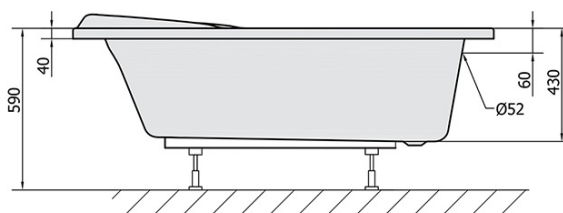

NAOS L Asymmetric Bath 158x100x43cm, White

Order code: 11011

Size

Length: 1580 mm
 Width: 1000 mm
 Height: 430 mm
 Volume: 225 l

Properties

Colour: White
 Material: Acrylate
 Warranty: 10 years

Technical sheet

VOLUME 225L