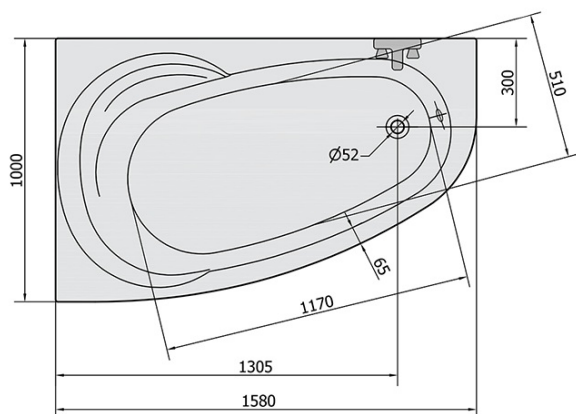

NAOS L Asymmetric Bath 158x100x43cm, White

Order code: 11011

Size

Length: 1580 mm
 Width: 1000 mm
 Height: 430 mm
 Volume: 225 l

Properties

Colour: White
 Material: Acrylate
 Warranty: 10 years

Technical sheet

VOLUME 225L