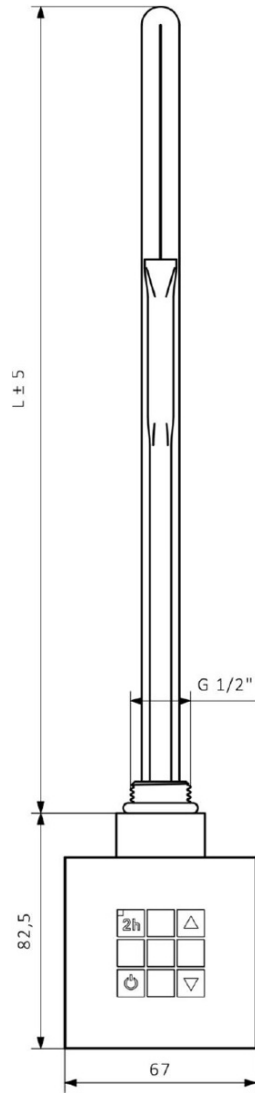

KTX thermostatic radiator heating element with cable cover, 300 W, chrome

Order code: KTX-CW-300

Basic information

Brand: Sapho
Series: KTX WALL

Properties

Colour: Chrome
Output: 300 W
Electrical protection: IPx4
Equipment: Direct wall connection, Thermostat
Weight / Piece: 0.59 kg
Packaging: 1 Piece
Warranty: 2 years

KTX thermostatic radiator heating element with cable cover, 300 W, chrome

Technical sheet

KTX	
Výkon (W)	Délka L (mm)
200	285
300	310
400	345
600	375
800	485