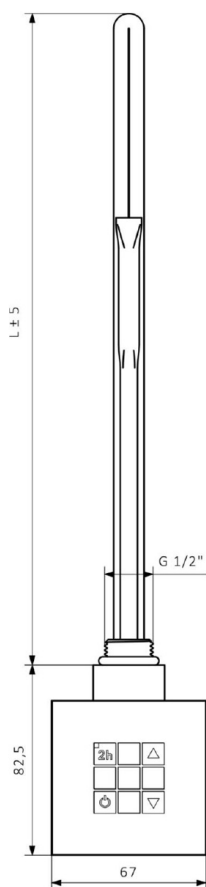

## KTX thermostatic radiator heating element with cable cover, 300 W, chrome

Order code: KTX-CW-300

### Properties

Colour: Chrome

Warranty: 2 years

## Technical sheet

KTX	
Výkon (W)	Délka L (mm)
200	285
300	310
400	345
600	375
800	485