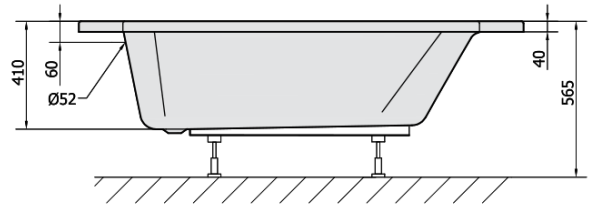

Order code: 10111

Basic information

Brand: Polysan

Size

Length: 1200 mm

Width: 1200 mm

Height: 410 mm

Volume: 200 l

Properties

Colour: White

Colour options: According to the Swatch

Material: Acrylate

Shape: Corner

Installation: Built-in

Waste diameter: 52 mm

Properties: Edge height 40 mm (Standard)

Weight / Piece: 20.75 kg

Packaging: 1 Piece

Warranty: 10 years

We recommend buy

1 Piece Bath Support Legs for Acrylic Bath Polysan, 51,5cm, Pair (Order code: PO60-60)

1 Piece NILA Front Panel (Order code: 10312)

1 Piece Bath Trap 6/4", height: 42mm, DN40 (Order code: 71712)

1 Piece Sound insulation bath tape, 3m (Order code: 93400)

Technical sheet

VOLUME 200L