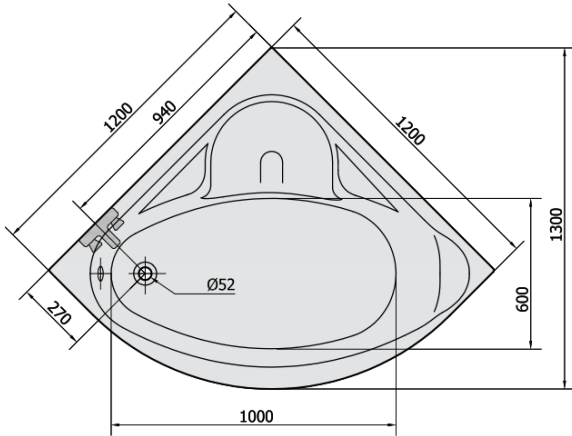

Order code: 10111

Basic information

Brand: Polysan

Size

Length: 1200 mm

Width: 1200 mm

Height: 410 mm

Volume: 200 l

Properties

Colour: White

Colour options: According to the Swatch

Material: Acrylate

Shape: Corner

Installation: Built-in

Waste diameter: 52 mm

Properties: Edge height 40 mm (Standard)

Weight / Piece: 20.75 kg

Packaging: 1 Piece

Warranty: 10 years

We recommend buy

1 Piece Bath Support Legs for Acrylic Bath Polysan, 51,5cm, Pair (Order code: PO60-60)

1 Piece NILA Front Panel (Order code: 10312)

1 Piece Bath Trap 6/4", height: 42mm, DN40 (Order code: 71712)

1 Piece Sound insulation bath tape, 3m (Order code: 93400)

Technical sheet

VOLUME 200L