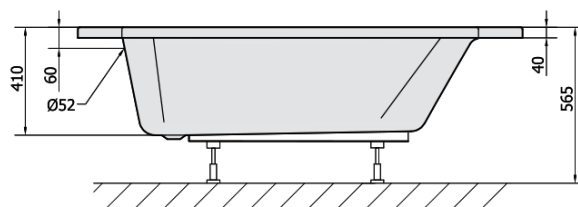

NILA Corner Bath 120x120x41cm, White

Order code: 10111

Size

Length: 1200 mm
 Width: 1200 mm
 Height: 410 mm
 Volume: 200 l

Properties

Colour: White
 Material: Acrylate
 Warranty: 10 years

Technical sheet

VOLUME 200L