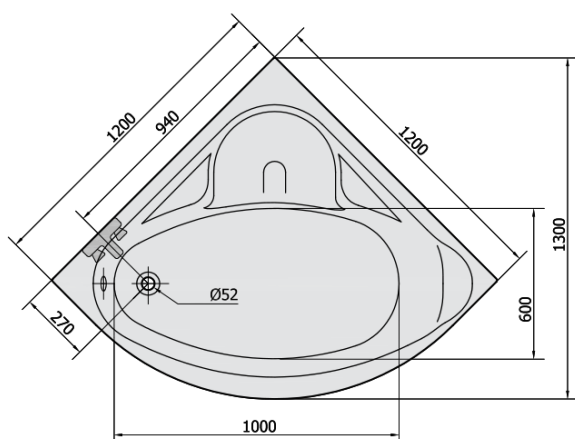

NILA Corner Bath 120x120x41cm, White

Order code: 10111

Size

Length: 1200 mm
 Width: 1200 mm
 Height: 410 mm
 Volume: 200 l

Properties

Colour: White
 Material: Acrylate
 Warranty: 10 years

Technical sheet

VOLUME 200L