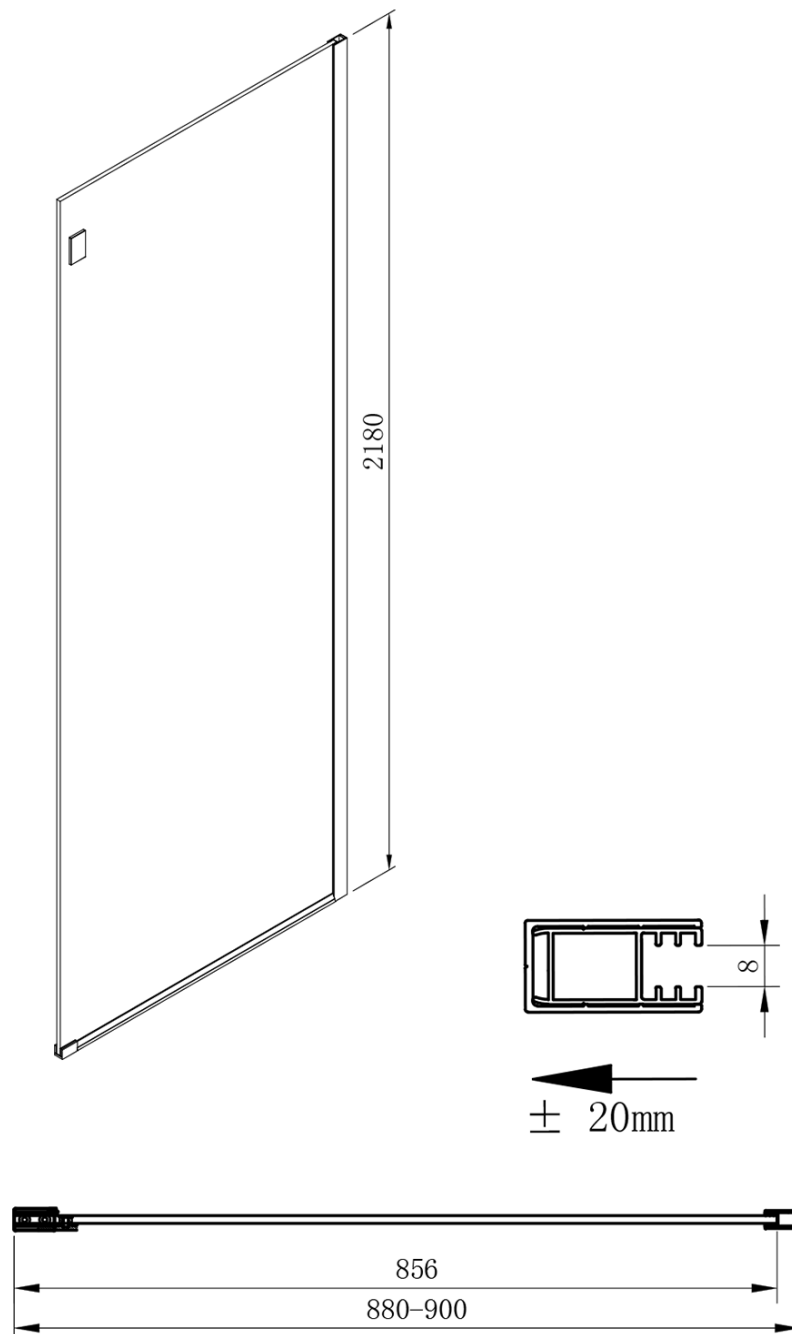

VOLCANO Side Panel 900 mm, clear glass

Order code: GV3090

Basic information

Brand: Gelco
Series: VOLCANO

Size

Height: 2180 mm
Depth: 900 mm

Properties

Profile colour: Chrome - polished aluminum
Shape: Fixed panel for shower door
Glass colour: TRANSPARENT glass
Glass finish: Coated glass
Glass thickness: 8 mm
Weight / Piece: 45.0 kg
Packaging: 1 Piece
Warranty: 3 years

Technical sheet

MODEL	A	C	B
GV1012	1183-1223	435	~598
GV1013	1283-1323	485	~648
GV1014	1383-1423	535	~698
GV1015	1483-1523	585	~748
GV1016	1583-1623	635	~798
GV1018	1783-1823	645	~998

MODEL	D
GV3080	780-800
GV3090	880-900
GV3010	980-1000