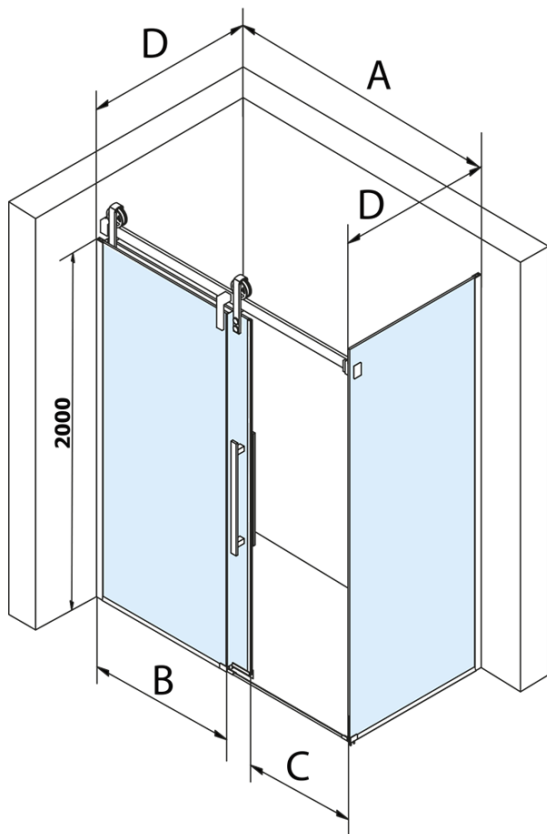

VOLCANO Side Panel 900 mm, clear glass

Order code: GV3090

Basic information

Brand: Gelco
Series: VOLCANO

Size

Height: 2180 mm
Depth: 900 mm

Properties

Profile colour: Chrome - polished aluminum
Shape: Fixed panel for shower door
Glass colour: TRANSPARENT glass
Glass finish: Coated glass
Glass thickness: 8 mm
Weight / Piece: 45.0 kg
Packaging: 1 Piece
Warranty: 3 years

Technical sheet

MODEL	A	C	B
GV1012	1183-1223	435	~598
GV1013	1283-1323	485	~648
GV1014	1383-1423	535	~698
GV1015	1483-1523	585	~748
GV1016	1583-1623	635	~798
GV1018	1783-1823	645	~998

MODEL	D
GV3080	780-800
GV3090	880-900
GV3010	980-1000