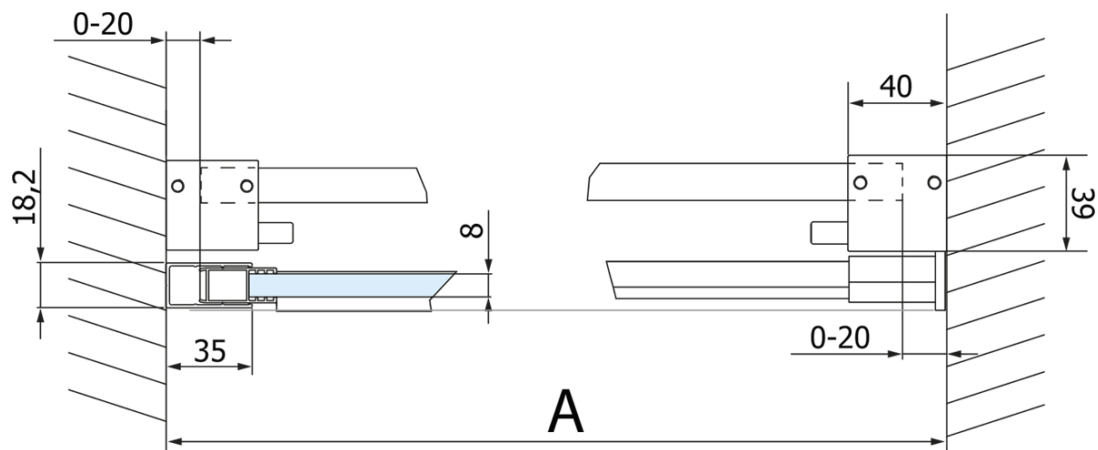

# VOLCANO Shower Door 1400 mm, clear glass

**Order code:** GV1014

## Size

**Width:** 1400 mm  
**Height:** 2180 mm

## Properties

**Profile colour:** Chrome - polished aluminum  
**Shape:** Alcove door  
**Type of opening:** Sliding door  
**Opening direction:** Versatile  
**Opening width:** 535 mm  
**Glass colour:** TRANSPARENT glass  
**Glass finish:** Coated glass  
**Glass thickness:** 8 mm  
**Installation width from:** 1370 mm  
**Installation width up to:** 1410 mm  
**Properties:** Frameless design  
**Weight / Piece:** 76.0 kg  
**Packaging:** 2 Piece  
**Warranty:** 3 years

Technical sheet

MODEL	A	C	B
GV1012	1170-1210	435	~598
GV1013	1270-1310	485	~648
GV1014	1370-1410	535	~698
GV1015	1470-1510	585	~748
GV1016	1570-1610	635	~798
GV1018	1770-1810	645	~998

MODEL	A	C	B
GV1012	1183-1223	435	~598
GV1013	1283-1323	485	~648
GV1014	1383-1423	535	~698
GV1015	1483-1523	585	~748
GV1016	1583-1623	635	~798
GV1018	1783-1823	645	~998