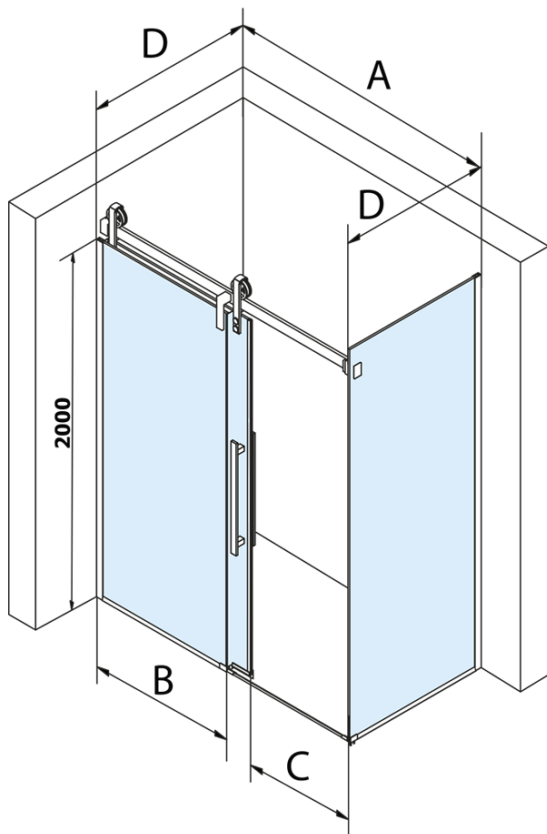

MODEL	A	C	B
GV1012	1183-1223	435	~598
GV1013	1283-1323	485	~648
GV1014	1383-1423	535	~698
GV1015	1483-1523	585	~748
GV1016	1583-1623	635	~798
GV1018	1783-1823	645	~998

MODEL	D
GV3080	780-800
GV3090	880-900
GV3010	980-1000