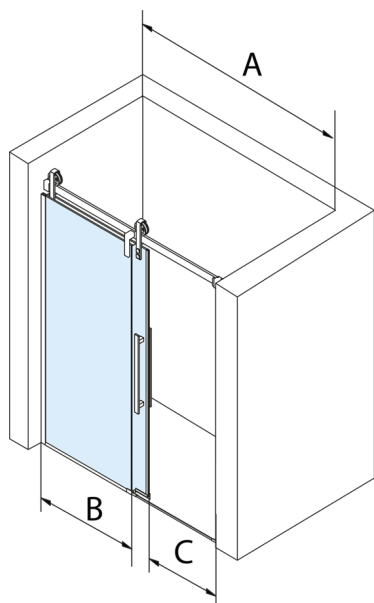

Technical sheet