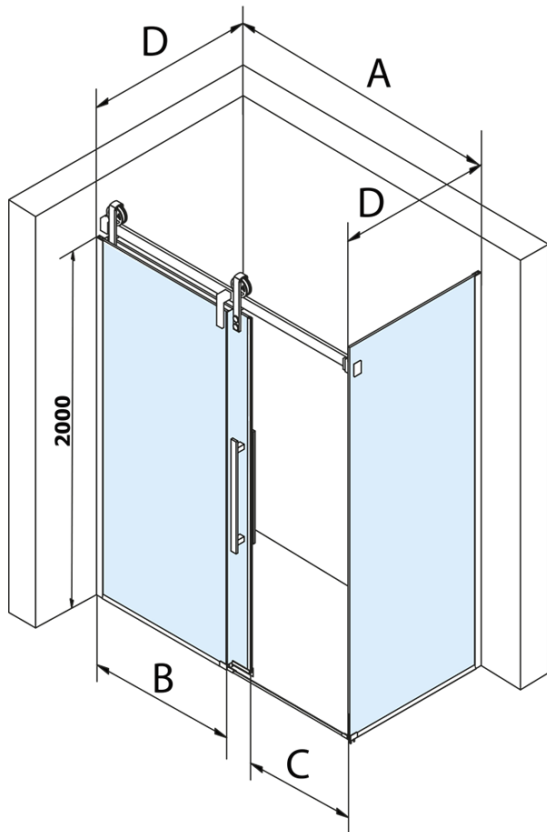

VOLCANO BLACK Side Panel 1000 mm, clear glass

Order code: GV3410

Basic information

Brand: Gelco
Series: VOLCANO

Size

Height: 2180 mm
Depth: 1000 mm

Properties

Profile colour: Black matt
Shape: Fixed panel for shower door
Glass colour: TRANSPARENT glass
Glass finish: Coated glass
Glass thickness: 8 mm
Weight / Piece: 48.0 kg
Packaging: 1 Piece
Warranty: 3 years

Technical sheet

MODEL	A	C	B
GV1412	1183-1223	435	~598
GV1413	1283-1323	485	~648
GV1414	1383-1423	535	~698
GV1415	1483-1523	585	~748
GV1416	1583-1623	635	~798
GV1418	1783-1823	645	~998

MODEL	D
GV3480	780-800
GV3490	880-900
GV3410	980-1000