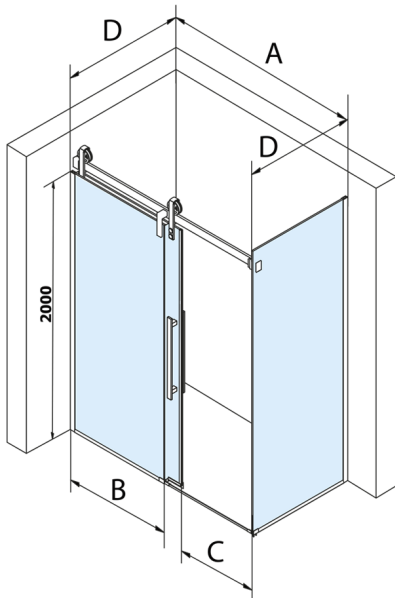

Technical sheet