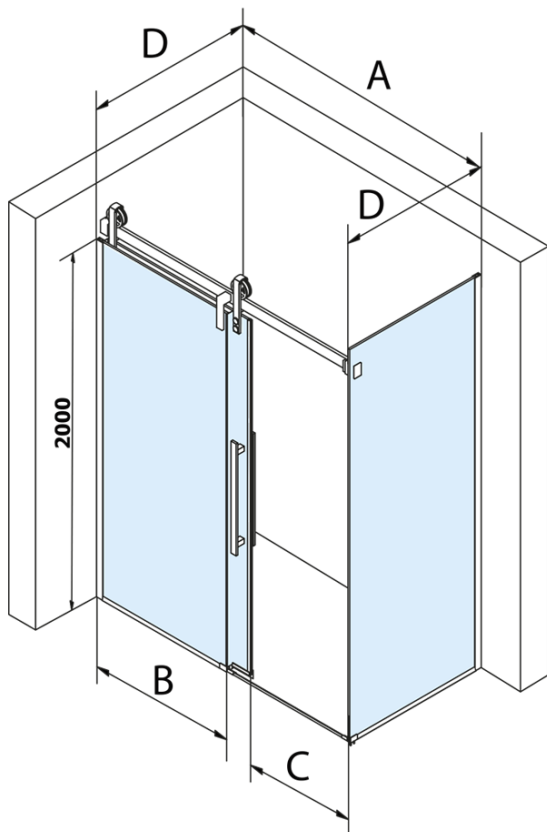

VOLCANO BLACK Side Panel 900 mm, clear glass

Order code: GV3490

Basic information

Brand: Gelco
Series: VOLCANO

Size

Height: 2180 mm
Depth: 900 mm

Properties

Profile colour: Black matt
Shape: Fixed panel for shower door
Glass colour: TRANSPARENT glass
Glass finish: Coated glass
Glass thickness: 8 mm
Weight / Piece: 45.0 kg
Packaging: 1 Piece
Warranty: 3 years

Technical sheet

MODEL	A	C	B
GV1412	1183-1223	435	~598
GV1413	1283-1323	485	~648
GV1414	1383-1423	535	~698
GV1415	1483-1523	585	~748
GV1416	1583-1623	635	~798
GV1418	1783-1823	645	~998

MODEL	D
GV3480	780-800
GV3490	880-900
GV3410	980-1000