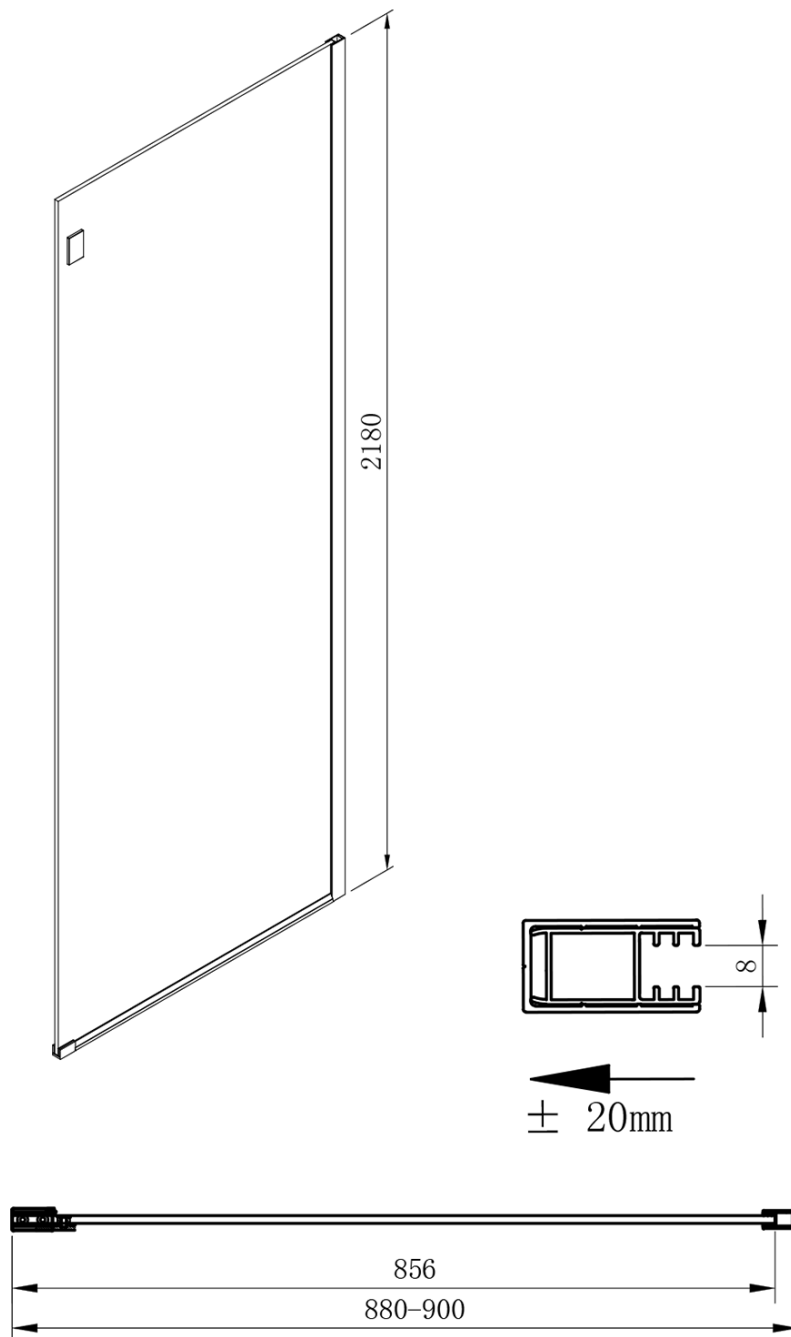

VOLCANO BLACK Side Panel 900 mm, clear glass

Order code: GV3490

Basic information

Brand: Gelco
Series: VOLCANO

Size

Height: 2180 mm
Depth: 900 mm

Properties

Profile colour: Black matt
Shape: Fixed panel for shower door
Glass colour: TRANSPARENT glass
Glass finish: Coated glass
Glass thickness: 8 mm
Weight / Piece: 45.0 kg
Packaging: 1 Piece
Warranty: 3 years

Technical sheet

MODEL	A	C	B
GV1412	1183-1223	435	~598
GV1413	1283-1323	485	~648
GV1414	1383-1423	535	~698
GV1415	1483-1523	585	~748
GV1416	1583-1623	635	~798
GV1418	1783-1823	645	~998

MODEL	D
GV3480	780-800
GV3490	880-900
GV3410	980-1000