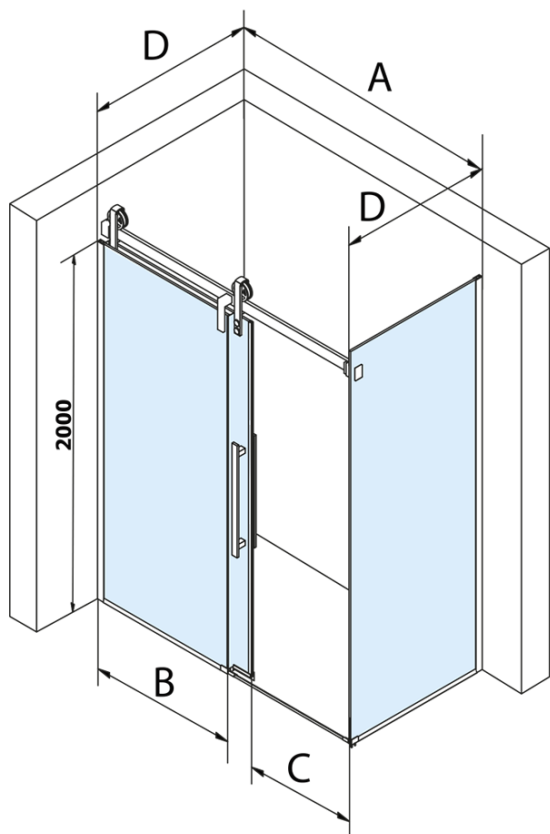

VOLCANO BLACK Side Panel 800 mm, clear glass

Order code: GV3480

Basic information

Brand: Gelco
Series: VOLCANO

Size

Height: 2180 mm
Depth: 800 mm

Properties

Profile colour: Black matt
Shape: Fixed panel for shower door
Glass colour: TRANSPARENT glass
Glass finish: Coated glass
Glass thickness: 8 mm
Weight / Piece: 40.0 kg
Packaging: 1 Piece
Warranty: 3 years

Technical sheet

MODEL	A	C	B
GV1412	1183-1223	435	~598
GV1413	1283-1323	485	~648
GV1414	1383-1423	535	~698
GV1415	1483-1523	585	~748
GV1416	1583-1623	635	~798
GV1418	1783-1823	645	~998

MODEL	D
GV3480	780-800
GV3490	880-900
GV3410	980-1000