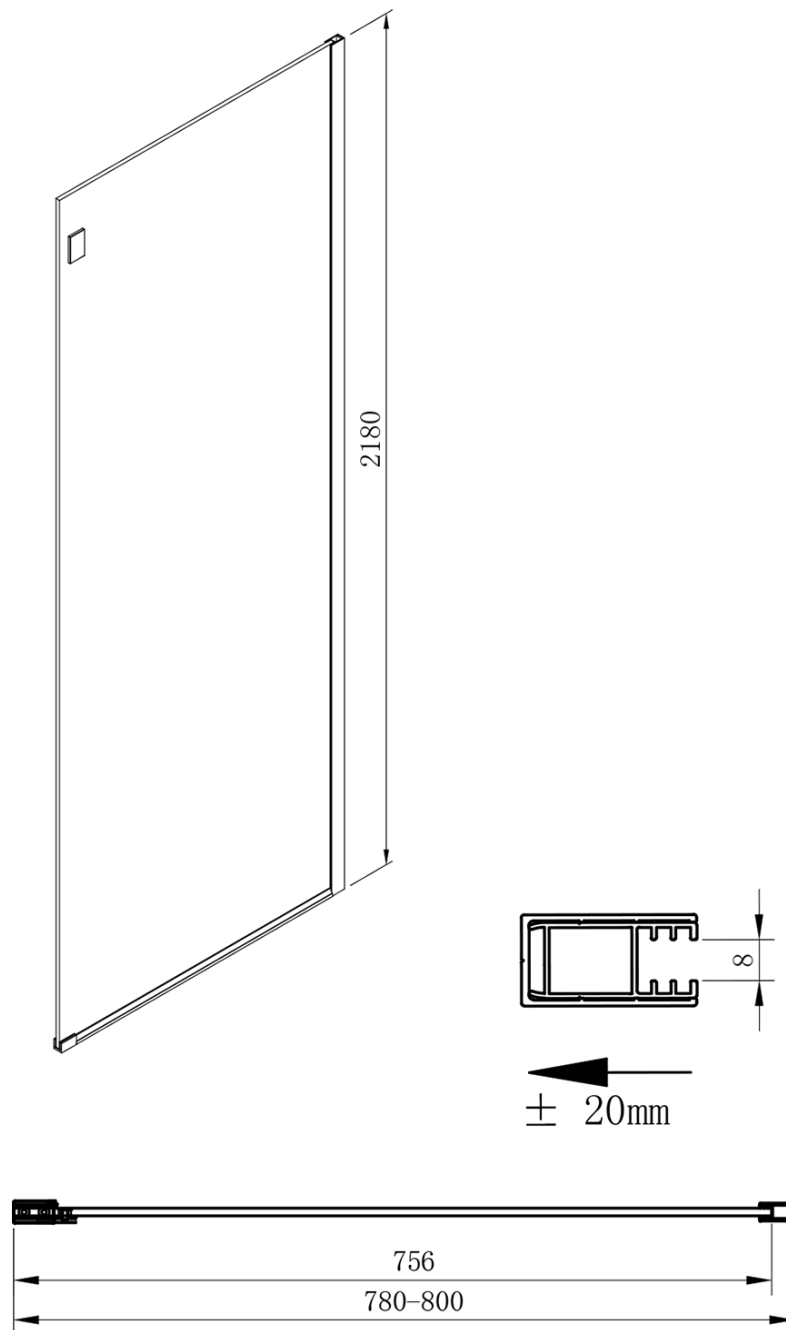

VOLCANO BLACK Side Panel 800 mm, clear glass

Order code: GV3480

Basic information

Brand: Gelco
Series: VOLCANO

Size

Height: 2180 mm
Depth: 800 mm

Properties

Profile colour: Black matt
Shape: Fixed panel for shower door
Glass colour: TRANSPARENT glass
Glass finish: Coated glass
Glass thickness: 8 mm
Weight / Piece: 40.0 kg
Packaging: 1 Piece
Warranty: 3 years

Technical sheet

MODEL	A	C	B
GV1412	1183-1223	435	~598
GV1413	1283-1323	485	~648
GV1414	1383-1423	535	~698
GV1415	1483-1523	585	~748
GV1416	1583-1623	635	~798
GV1418	1783-1823	645	~998

MODEL	D
GV3480	780-800
GV3490	880-900
GV3410	980-1000