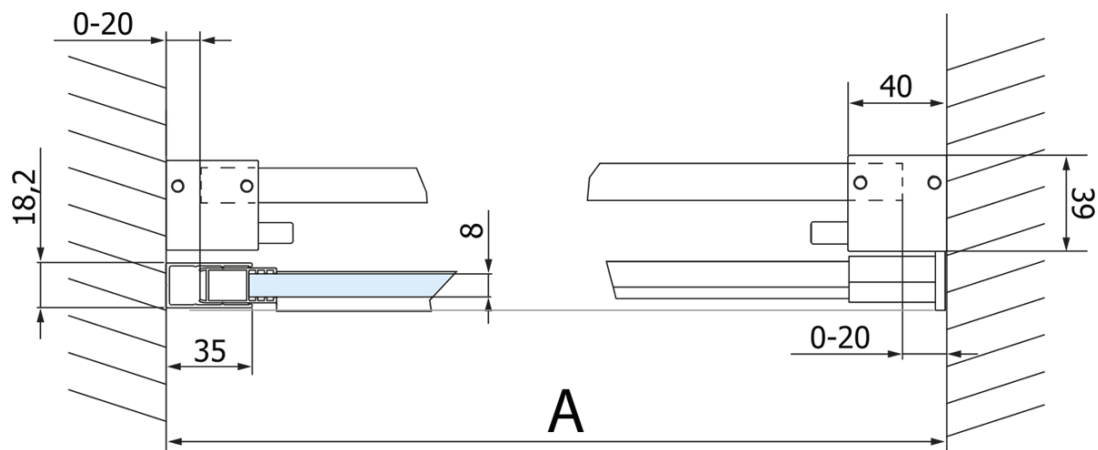

Order code: GV1418

Basic information

Brand: Gelco
Series: VOLCANO

Size

Width: 1800 mm
Height: 2180 mm

Properties

Profile colour: Black matt
Shape: Alcove door
Type of opening: Sliding door
Opening direction: Versatile
Opening width: 645 mm
Glass colour: TRANSPARENT glass
Glass finish: Coated glass
Glass thickness: 8 mm
Installation width from: 1770 mm
Installation width up to: 1810 mm
Properties: Frameless design
Weight / Piece: 93.0 kg
Packaging: 2 Piece
Warranty: 3 years

Spare parts

VOLCANO BLACK handle (Order code: NDGVB-MADLO)
Set of vertical seals for 8/8mm glass, 2000mm, black (Order code: NDGVB01)
Bottom seal for door, glass 8mm, 1000mm, black (Order code: NDALB04)
Flat magnetic seal for glass 8mm, 2000mm, black (Order code: NDGVB02)
ALTIS BLACK overflow rail 1000 mm with end caps (Order code: NDALB05)
VOLCANO BLACK adhesive magnet (Order code: NDGVB35)

Technical sheet

MODEL	A	C	B
GV1412	1170-1210	435	~598
GV1413	1270-1310	485	~648
GV1414	1370-1410	535	~698
GV1415	1470-1510	585	~748
GV1416	1570-1610	635	~798
GV1418	1770-1810	645	~998

MODEL	A	C	B
GV1412	1183-1223	435	~598
GV1413	1283-1323	485	~648
GV1414	1383-1423	535	~698
GV1415	1483-1523	585	~748
GV1416	1583-1623	635	~798
GV1418	1783-1823	645	~998

MODEL	D
GV3480	780-800
GV3490	880-900
GV3410	980-1000