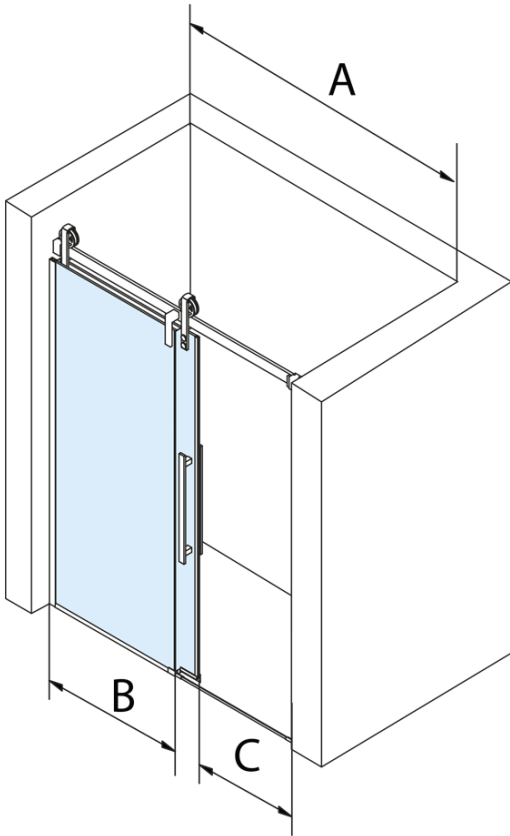

Order code: GV1418

Basic information

Brand: Gelco
Series: VOLCANO

Size

Width: 1800 mm
Height: 2180 mm

Properties

Profile colour: Black matt
Shape: Alcove door
Type of opening: Sliding door
Opening direction: Versatile
Opening width: 645 mm
Glass colour: TRANSPARENT glass
Glass finish: Coated glass
Glass thickness: 8 mm
Installation width from: 1770 mm
Installation width up to: 1810 mm
Properties: Frameless design
Weight / Piece: 93.0 kg
Packaging: 2 Piece
Warranty: 3 years

Spare parts

VOLCANO BLACK set of vertical seals (Order code: NDGVB01)
ALTIS BLACK lower seal 8 mm (Order code: NDALB04)
ALTIS BLACK overflow rail 1000 mm with end caps (Order code: NDALB05)
VOLCANO BLACK magnetic seal (Order code: NDGVB02)
VOLCANO BLACK handle (Order code: NDGVB-MADLO)

Technical sheet

MODEL	A	C	B
GV1412	1170-1210	435	~598
GV1413	1270-1310	485	~648
GV1414	1370-1410	535	~698
GV1415	1470-1510	585	~748
GV1416	1570-1610	635	~798
GV1418	1770-1810	645	~998

MODEL	A	C	B
GV1412	1183-1223	435	~598
GV1413	1283-1323	485	~648
GV1414	1383-1423	535	~698
GV1415	1483-1523	585	~748
GV1416	1583-1623	635	~798
GV1418	1783-1823	645	~998