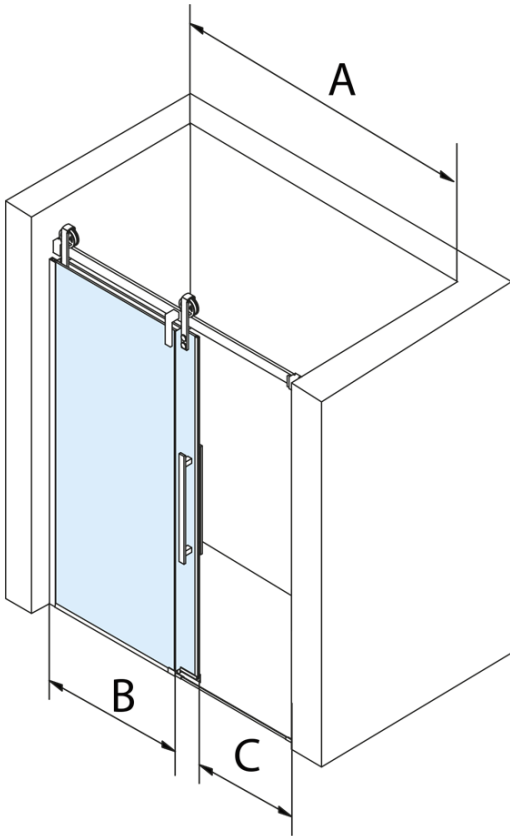

Order code: GV1418

Basic information

Brand: Gelco
Series: VOLCANO

Size

Width: 1800 mm
Height: 2180 mm

Properties

Profile colour: Black matt
Shape: Alcove door
Type of opening: Sliding door
Opening direction: Versatile
Opening width: 645 mm
Glass colour: TRANSPARENT glass
Glass finish: Coated glass
Glass thickness: 8 mm
Installation width from: 1770 mm
Installation width up to: 1810 mm
Properties: Frameless design
Weight / Piece: 93.0 kg
Packaging: 2 Piece
Warranty: 3 years

Spare parts

VOLCANO BLACK handle (Order code: NDGVB-MADLO)
Set of vertical seals for 8/8mm glass, 2000mm, black (Order code: NDGVB01)
Bottom seal for door, glass 8mm, 1000mm, black (Order code: NDALB04)
Flat magnetic seal for glass 8mm, 2000mm, black (Order code: NDGVB02)
ALTIS BLACK overflow rail 1000 mm with end caps (Order code: NDALB05)
VOLCANO BLACK adhesive magnet (Order code: NDGVB35)

Technical sheet

MODEL	A	C	B
GV1412	1170-1210	435	~598
GV1413	1270-1310	485	~648
GV1414	1370-1410	535	~698
GV1415	1470-1510	585	~748
GV1416	1570-1610	635	~798
GV1418	1770-1810	645	~998

MODEL	A	C	B
GV1412	1183-1223	435	~598
GV1413	1283-1323	485	~648
GV1414	1383-1423	535	~698
GV1415	1483-1523	585	~748
GV1416	1583-1623	635	~798
GV1418	1783-1823	645	~998