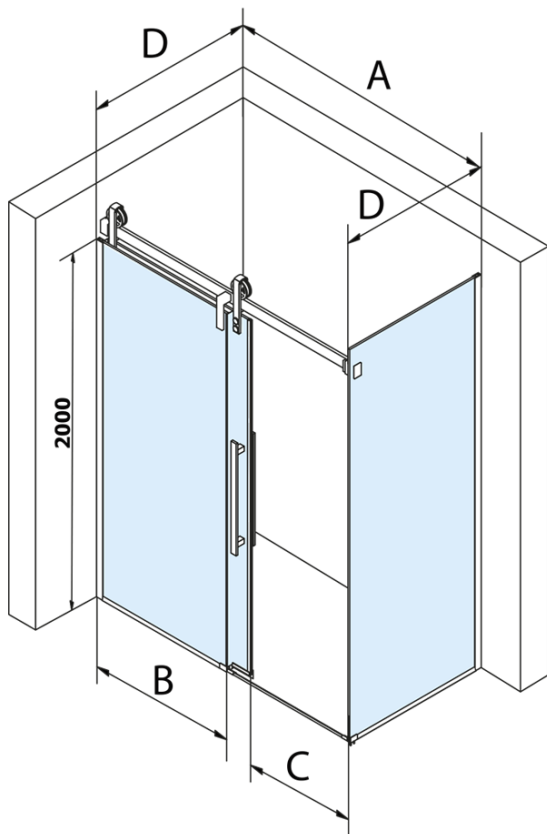

Order code: GV1418

Basic information

Brand: Gelco
Series: VOLCANO

Size

Width: 1800 mm
Height: 2180 mm

Properties

Profile colour: Black matt
Shape: Alcove door
Type of opening: Sliding door
Opening direction: Versatile
Opening width: 645 mm
Glass colour: TRANSPARENT glass
Glass finish: Coated glass
Glass thickness: 8 mm
Installation width from: 1770 mm
Installation width up to: 1810 mm
Properties: Frameless design
Weight / Piece: 93.0 kg
Packaging: 2 Piece
Warranty: 3 years

Spare parts

VOLCANO BLACK handle (Order code: NDGVB-MADLO)
Set of vertical seals for 8/8mm glass, 2000mm, black (Order code: NDGVB01)
Bottom seal for door, glass 8mm, 1000mm, black (Order code: NDALB04)
Flat magnetic seal for glass 8mm, 2000mm, black (Order code: NDGVB02)
ALTIS BLACK overflow rail 1000 mm with end caps (Order code: NDALB05)
VOLCANO BLACK adhesive magnet (Order code: NDGVB35)

Technical sheet

MODEL	A	C	B
GV1412	1170-1210	435	~598
GV1413	1270-1310	485	~648
GV1414	1370-1410	535	~698
GV1415	1470-1510	585	~748
GV1416	1570-1610	635	~798
GV1418	1770-1810	645	~998

MODEL	A	C	B
GV1412	1183-1223	435	~598
GV1413	1283-1323	485	~648
GV1414	1383-1423	535	~698
GV1415	1483-1523	585	~748
GV1416	1583-1623	635	~798
GV1418	1783-1823	645	~998