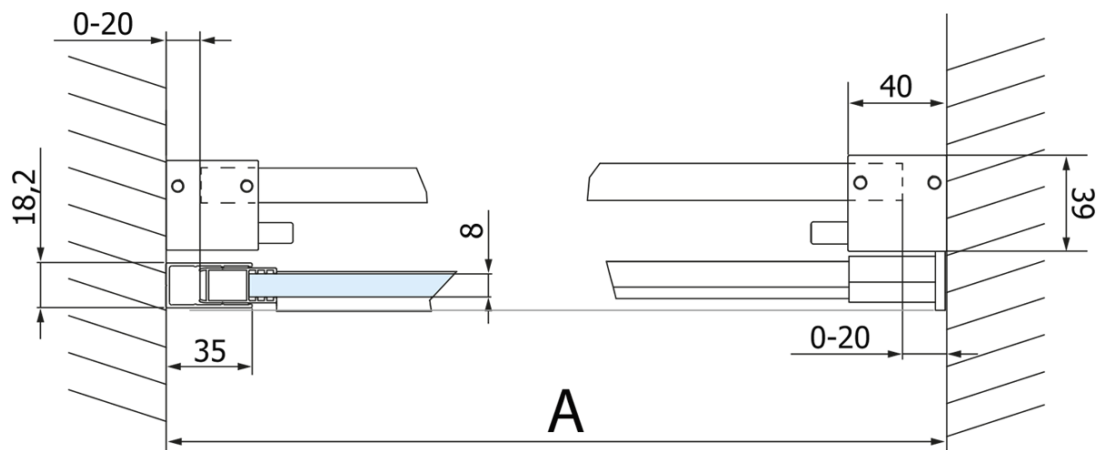

Order code: GV1418

Basic information

Brand: Gelco
Series: VOLCANO

Size

Width: 1800 mm
Height: 2180 mm

Properties

Profile colour: Black matt
Shape: Alcove door
Type of opening: Sliding door
Opening direction: Versatile
Opening width: 645 mm
Glass colour: TRANSPARENT glass
Glass finish: Coated glass
Glass thickness: 8 mm
Installation width from: 1770 mm
Installation width up to: 1810 mm
Properties: Frameless design
Weight / Piece: 93.0 kg
Packaging: 2 Piece
Warranty: 3 years

Spare parts

VOLCANO BLACK set of vertical seals (Order code: NDGVB01)
ALTIS BLACK lower seal 8 mm (Order code: NDALB04)
ALTIS BLACK overflow rail 1000 mm with end caps (Order code: NDALB05)
VOLCANO BLACK magnetic seal (Order code: NDGVB02)
VOLCANO BLACK handle (Order code: NDGVB-MADLO)

Technical sheet

MODEL	A	C	B
GV1412	1170-1210	435	~598
GV1413	1270-1310	485	~648
GV1414	1370-1410	535	~698
GV1415	1470-1510	585	~748
GV1416	1570-1610	635	~798
GV1418	1770-1810	645	~998

MODEL	A	C	B
GV1412	1183-1223	435	~598
GV1413	1283-1323	485	~648
GV1414	1383-1423	535	~698
GV1415	1483-1523	585	~748
GV1416	1583-1623	635	~798
GV1418	1783-1823	645	~998

MODEL	D
GV3480	780-800
GV3490	880-900
GV3410	980-1000