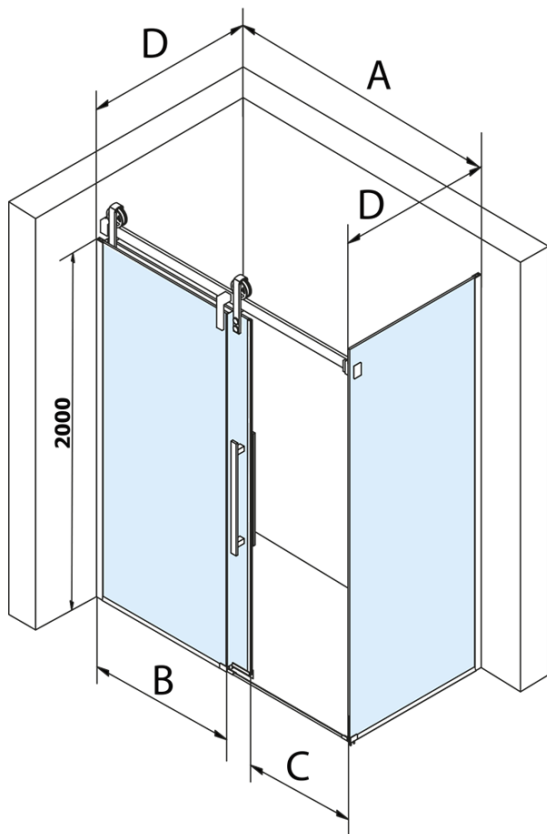

Order code: GV1418

Basic information

Brand: Gelco
Series: VOLCANO

Size

Width: 1800 mm
Height: 2180 mm

Properties

Profile colour: Black matt
Shape: Alcove door
Type of opening: Sliding door
Opening direction: Versatile
Opening width: 645 mm
Glass colour: TRANSPARENT glass
Glass finish: Coated glass
Glass thickness: 8 mm
Installation width from: 1770 mm
Installation width up to: 1810 mm
Properties: Frameless design
Weight / Piece: 93.0 kg
Packaging: 2 Piece
Warranty: 3 years

Spare parts

VOLCANO BLACK set of vertical seals (Order code: NDGVB01)
ALTIS BLACK lower seal 8 mm (Order code: NDALB04)
ALTIS BLACK overflow rail 1000 mm with end caps (Order code: NDALB05)
VOLCANO BLACK magnetic seal (Order code: NDGVB02)
VOLCANO BLACK handle (Order code: NDGVB-MADLO)

Technical sheet

MODEL	A	C	B
GV1412	1170-1210	435	~598
GV1413	1270-1310	485	~648
GV1414	1370-1410	535	~698
GV1415	1470-1510	585	~748
GV1416	1570-1610	635	~798
GV1418	1770-1810	645	~998

MODEL	A	C	B
GV1412	1183-1223	435	~598
GV1413	1283-1323	485	~648
GV1414	1383-1423	535	~698
GV1415	1483-1523	585	~748
GV1416	1583-1623	635	~798
GV1418	1783-1823	645	~998