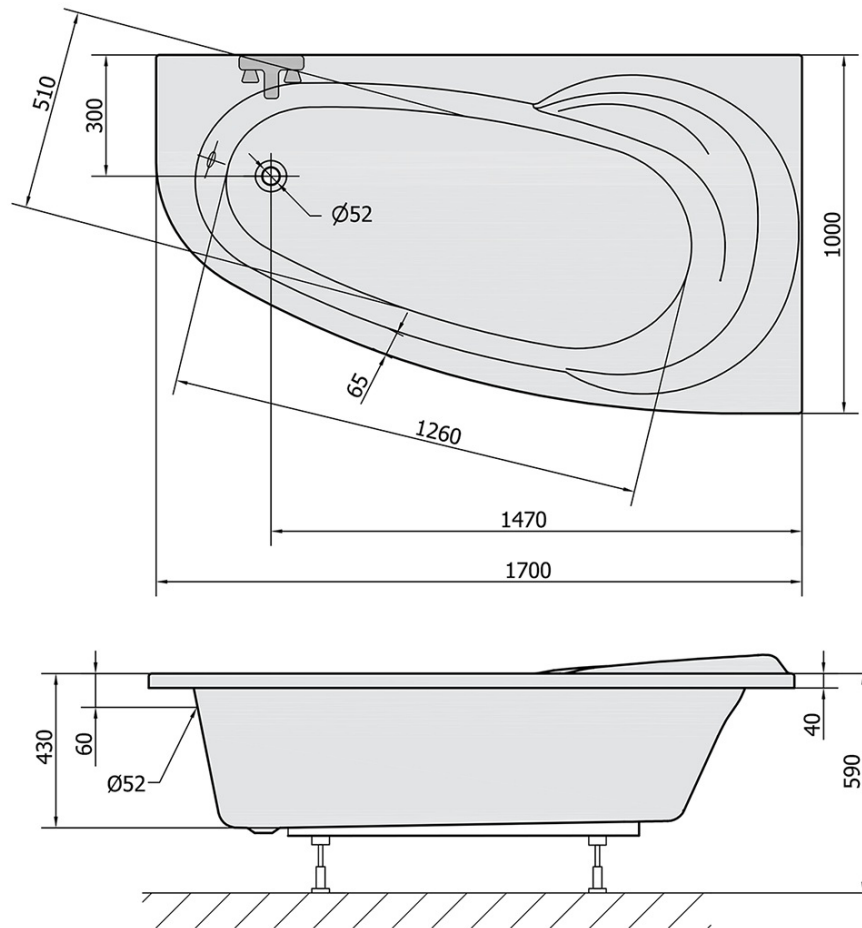

Order code: 99111

Basic information

Brand: Polysan

Size

Length: 1700 mm

Width: 1000 mm

Height: 430 mm

Volume: 240 l

Properties

Colour: White

Colour options: According to the Swatch

Material: Acrylate

Shape: Asymmetric

Installation: Built-in

Waste diameter: 52 mm

Properties: Edge height 40 mm (Standard)

Weight / Piece: 26.95 kg

Packaging: 1 Piece

Warranty: 10 years

We recommend buy

1 Piece Bath Support Legs for Acrylic Bath Polysan, 51,5cm, Pair (Order code: PO60-60)

1 Piece NAOS L, R 170 Front Panel (Order code: 98312)

1 Piece Bath Trap 6/4", height: 42mm, DN40 (Order code: 71712)

1 Piece Sound insulation bath tape, 3m (Order code: 93400)

Technical sheet

VOLUME 240L