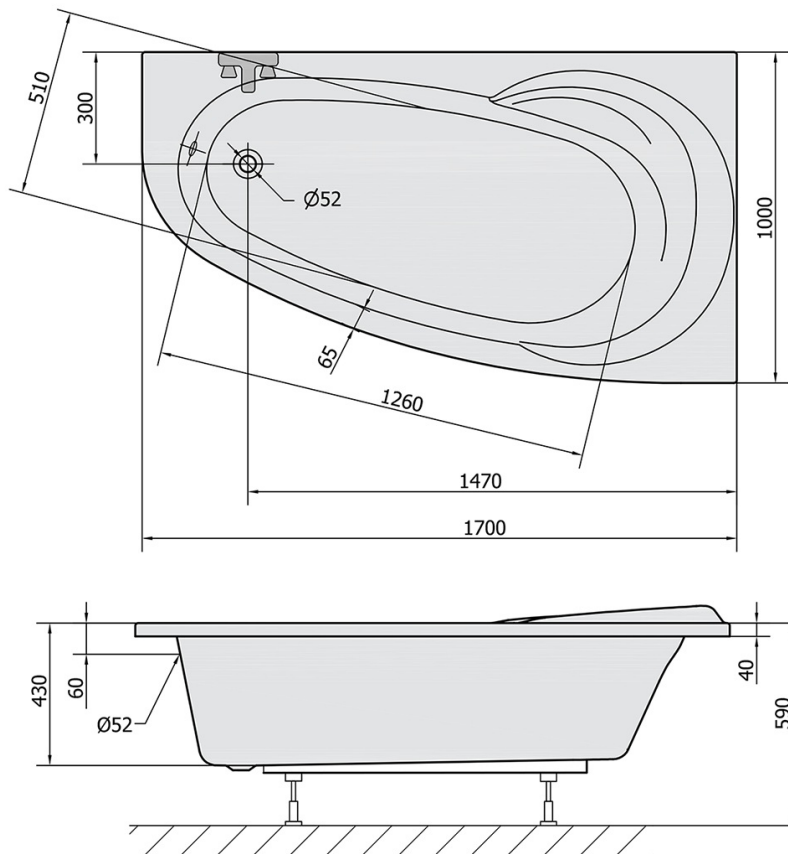

Order code: 99111

**Size**

Length: 1700 mm  
Width: 1000 mm  
Height: 430 mm  
Volume: 240 l

**Properties**

Colour: White  
Material: Acrylate  
Warranty: 10 years

**Technical sheet**

VOLUME 240L