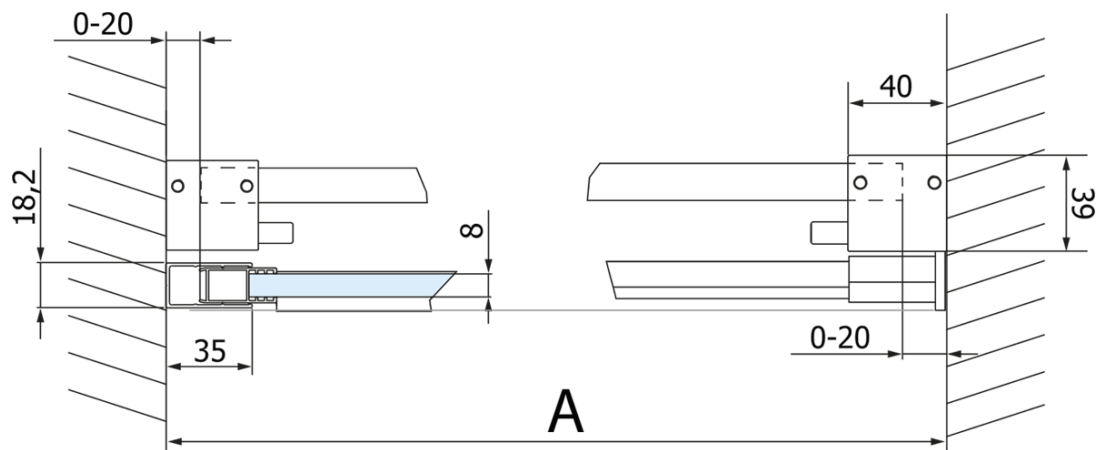

## Size

**Width:** 1600 mm  
**Height:** 2180 mm

## Properties

**Profile colour:** Black matt  
**Shape:** Alcove door  
**Type of opening:** Sliding door  
**Opening direction:** Versatile  
**Opening width:** 635 mm  
**Glass colour:** TRANSPARENT glass  
**Glass finish:** Coated glass  
**Glass thickness:** 8 mm  
**Installation width from:** 1570 mm  
**Installation width up to:** 1610 mm  
**Properties:** Frameless design  
**Weight / Piece:** 83.0 kg  
**Packaging:** 2 Piece  
**Warranty:** 3 years

## Spare parts

VOLCANO BLACK set of vertical seals (Order code: NDGVB01)  
ALTIS BLACK lower seal 8 mm (Order code: NDALB04)  
ALTIS BLACK overflow rail 1000 mm with end caps (Order code: NDALB05)  
VOLCANO BLACK handle (Order code: NDGVB-MADLO)  
VOLCANO BLACK magnetic seal (Order code: NDGVB02)

Technical sheet

MODEL	A	C	B
GV1412	1170-1210	435	~598
GV1413	1270-1310	485	~648
GV1414	1370-1410	535	~698
GV1415	1470-1510	585	~748
GV1416	1570-1610	635	~798
GV1418	1770-1810	645	~998

MODEL	A	C	B
GV1412	1183-1223	435	~598
GV1413	1283-1323	485	~648
GV1414	1383-1423	535	~698
GV1415	1483-1523	585	~748
GV1416	1583-1623	635	~798
GV1418	1783-1823	645	~998