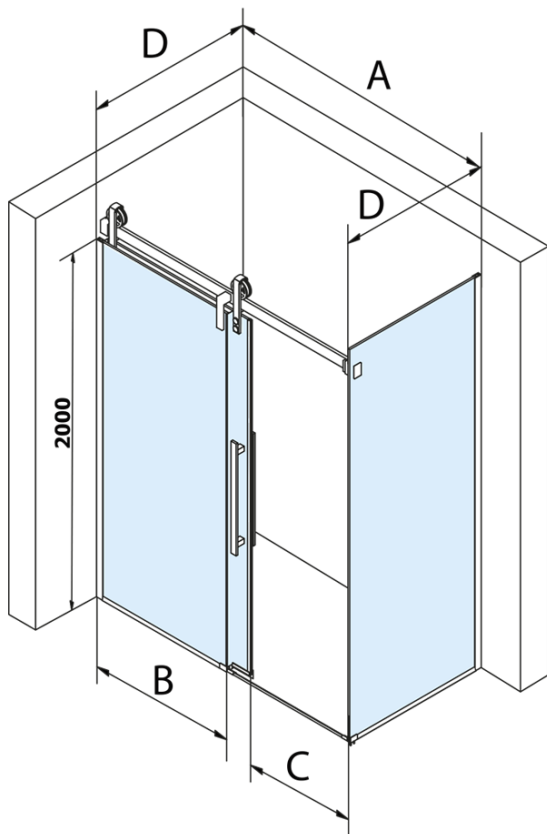

MODEL	A	C	B
GV1412	1183-1223	435	~598
GV1413	1283-1323	485	~648
GV1414	1383-1423	535	~698
GV1415	1483-1523	585	~748
GV1416	1583-1623	635	~798
GV1418	1783-1823	645	~998

MODEL	D
GV3480	780-800
GV3490	880-900
GV3410	980-1000