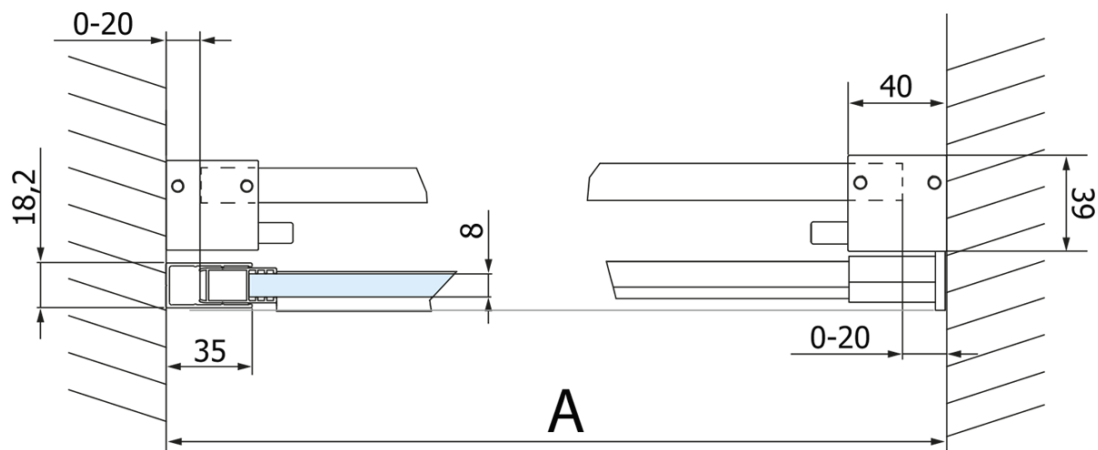

## Size

**Width:** 1500 mm  
**Height:** 2180 mm

## Properties

**Profile colour:** Black matt  
**Shape:** Alcove door  
**Type of opening:** Sliding door  
**Opening direction:** Versatile  
**Opening width:** 585 mm  
**Glass colour:** TRANSPARENT glass  
**Glass finish:** Coated glass  
**Glass thickness:** 8 mm  
**Installation width from:** 1470 mm  
**Installation width up to:** 1510 mm  
**Properties:** Frameless design  
**Weight / Piece:** 79.0 kg  
**Packaging:** 2 Piece  
**Warranty:** 3 years

## Spare parts

Set of vertical seals for 8/8mm glass, 2000mm, black (Order code: NDGVB01)  
Bottom seal for door, glass 8mm, 1000mm, black (Order code: NDALB04)  
ALTIS BLACK overflow rail 1000 mm with end caps (Order code: NDALB05)  
Flat magnetic seal for glass 8mm, 2000mm, black (Order code: NDGVB02)  
VOLCANO BLACK handle (Order code: NDGVB-MADLO)

Technical sheet

MODEL	A	C	B
GV1412	1170-1210	435	~598
GV1413	1270-1310	485	~648
GV1414	1370-1410	535	~698
GV1415	1470-1510	585	~748
GV1416	1570-1610	635	~798
GV1418	1770-1810	645	~998

MODEL	A	C	B
GV1412	1183-1223	435	~598
GV1413	1283-1323	485	~648
GV1414	1383-1423	535	~698
GV1415	1483-1523	585	~748
GV1416	1583-1623	635	~798
GV1418	1783-1823	645	~998