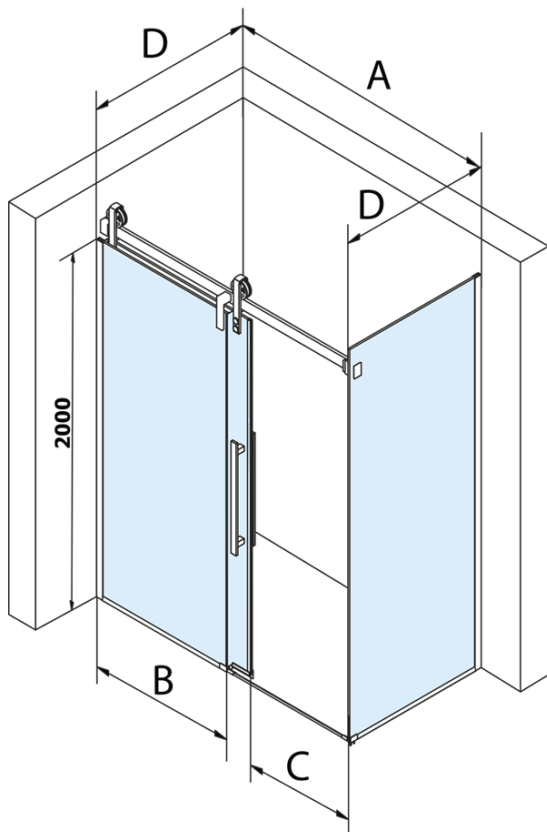

Order code: GV1414

Basic information

Brand: Gelco
Series: VOLCANO

Size

Width: 1400 mm
Height: 2180 mm

Properties

Profile colour: Black matt
Shape: Alcove door
Type of opening: Sliding door
Opening direction: Versatile
Opening width: 535 mm
Glass colour: TRANSPARENT glass
Glass finish: Coated glass
Glass thickness: 8 mm
Installation width from: 1370 mm
Installation width up to: 1410 mm
Properties: Frameless design
Weight / Piece: 76.0 kg
Packaging: 2 Piece
Warranty: 3 years

Spare parts

VOLCANO BLACK set of vertical seals (Order code: NDGVB01)
ALTIS BLACK lower seal 8 mm (Order code: NDALB04)
ALTIS BLACK overflow rail 1000 mm with end caps (Order code: NDALB05)
VOLCANO BLACK handle (Order code: NDGVB-MADLO)
VOLCANO BLACK magnetic seal (Order code: NDGVB02)

Technical sheet

MODEL	A	C	B
GV1412	1170-1210	435	~598
GV1413	1270-1310	485	~648
GV1414	1370-1410	535	~698
GV1415	1470-1510	585	~748
GV1416	1570-1610	635	~798
GV1418	1770-1810	645	~998

MODEL	A	C	B
GV1412	1183-1223	435	~598
GV1413	1283-1323	485	~648
GV1414	1383-1423	535	~698
GV1415	1483-1523	585	~748
GV1416	1583-1623	635	~798
GV1418	1783-1823	645	~998