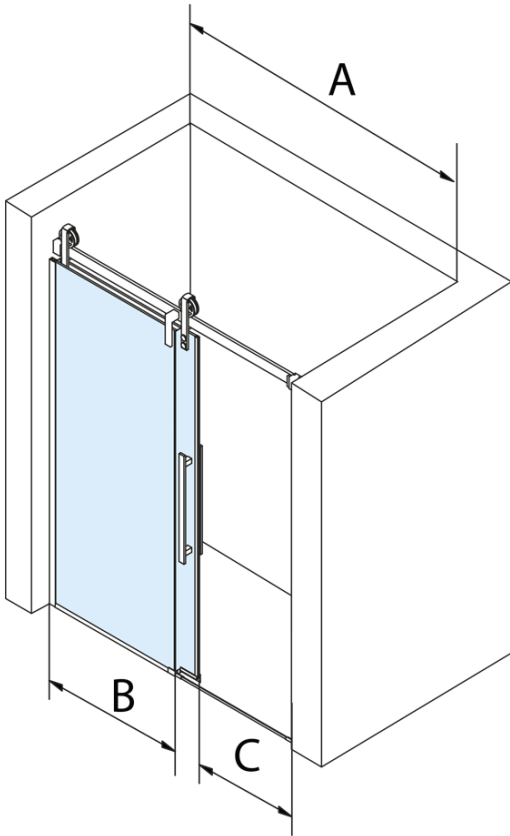

Order code: GV1414

Basic information

Brand: Gelco
Series: VOLCANO

Size

Width: 1400 mm
Height: 2180 mm

Properties

Profile colour: Black matt
Shape: Alcove door
Type of opening: Sliding door
Opening direction: Versatile
Opening width: 535 mm
Glass colour: TRANSPARENT glass
Glass finish: Coated glass
Glass thickness: 8 mm
Installation width from: 1370 mm
Installation width up to: 1410 mm
Properties: Frameless design
Weight / Piece: 76.0 kg
Packaging: 2 Piece
Warranty: 3 years

Spare parts

VOLCANO BLACK set of vertical seals (Order code: NDGVB01)
ALTIS BLACK lower seal 8 mm (Order code: NDALB04)
ALTIS BLACK overflow rail 1000 mm with end caps (Order code: NDALB05)
VOLCANO BLACK handle (Order code: NDGVB-MADLO)
VOLCANO BLACK magnetic seal (Order code: NDGVB02)

Technical sheet

MODEL	A	C	B
GV1412	1170-1210	435	~598
GV1413	1270-1310	485	~648
GV1414	1370-1410	535	~698
GV1415	1470-1510	585	~748
GV1416	1570-1610	635	~798
GV1418	1770-1810	645	~998

MODEL	A	C	B
GV1412	1183-1223	435	~598
GV1413	1283-1323	485	~648
GV1414	1383-1423	535	~698
GV1415	1483-1523	585	~748
GV1416	1583-1623	635	~798
GV1418	1783-1823	645	~998