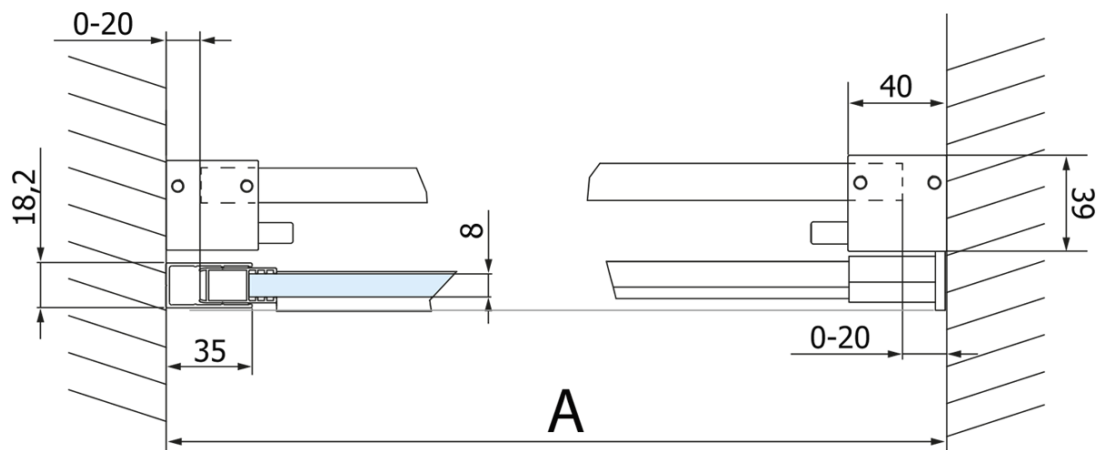

Order code: GV1414

Basic information

Brand: Gelco
Series: VOLCANO

Size

Width: 1400 mm
Height: 2180 mm

Properties

Profile colour: Black matt
Shape: Alcove door
Type of opening: Sliding door
Opening direction: Versatile
Opening width: 535 mm
Glass colour: TRANSPARENT glass
Glass finish: Coated glass
Glass thickness: 8 mm
Installation width from: 1370 mm
Installation width up to: 1410 mm
Properties: Frameless design
Weight / Piece: 76.0 kg
Packaging: 2 Piece
Warranty: 3 years

Spare parts

VOLCANO BLACK set of vertical seals (Order code: NDGVB01)
ALTIS BLACK lower seal 8 mm (Order code: NDALB04)
ALTIS BLACK overflow rail 1000 mm with end caps (Order code: NDALB05)
VOLCANO BLACK handle (Order code: NDGVB-MADLO)
VOLCANO BLACK magnetic seal (Order code: NDGVB02)

Technical sheet

MODEL	A	C	B
GV1412	1170-1210	435	~598
GV1413	1270-1310	485	~648
GV1414	1370-1410	535	~698
GV1415	1470-1510	585	~748
GV1416	1570-1610	635	~798
GV1418	1770-1810	645	~998

MODEL	A	C	B
GV1412	1183-1223	435	~598
GV1413	1283-1323	485	~648
GV1414	1383-1423	535	~698
GV1415	1483-1523	585	~748
GV1416	1583-1623	635	~798
GV1418	1783-1823	645	~998

MODEL	D
GV3480	780-800
GV3490	880-900
GV3410	980-1000