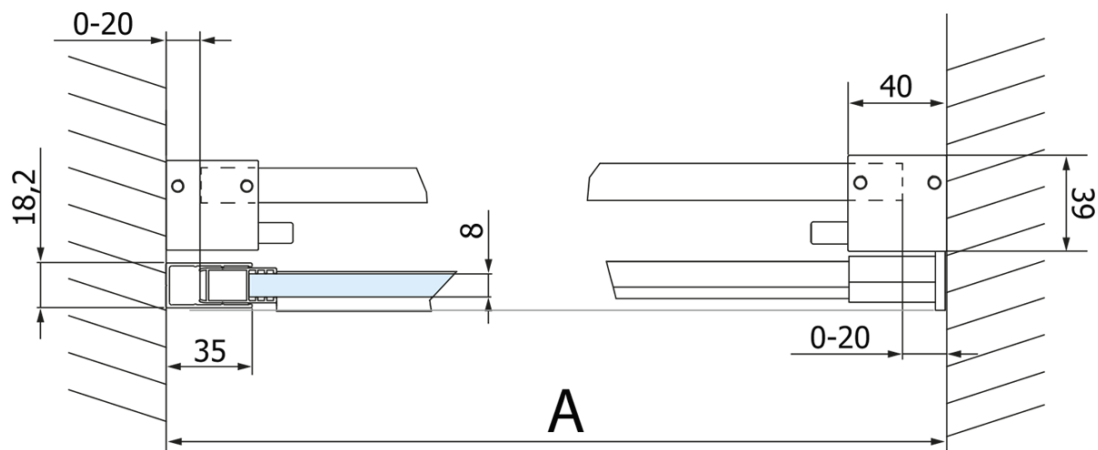

## Size

**Width:** 1300 mm  
**Height:** 2180 mm

## Properties

**Profile colour:** Black matt  
**Shape:** Alcove door  
**Type of opening:** Sliding door  
**Opening direction:** Versatile  
**Opening width:** 485 mm  
**Glass colour:** TRANSPARENT glass  
**Glass finish:** Coated glass  
**Glass thickness:** 8 mm  
**Installation width from:** 1270 mm  
**Installation width up to:** 1310 mm  
**Properties:** Frameless design  
**Weight / Piece:** 72.0 kg  
**Packaging:** 2 Piece  
**Warranty:** 3 years

## Spare parts

VOLCANO BLACK set of vertical seals (Order code: NDGVB01)  
ALTIS BLACK lower seal 8 mm (Order code: NDALB04)  
ALTIS BLACK overflow rail 1000 mm with end caps (Order code: NDALB05)  
VOLCANO BLACK magnetic seal (Order code: NDGVB02)  
VOLCANO BLACK handle (Order code: NDGVB-MADLO)

Technical sheet

MODEL	A	C	B
GV1412	1170-1210	435	~598
GV1413	1270-1310	485	~648
GV1414	1370-1410	535	~698
GV1415	1470-1510	585	~748
GV1416	1570-1610	635	~798
GV1418	1770-1810	645	~998

MODEL	A	C	B
GV1412	1183-1223	435	~598
GV1413	1283-1323	485	~648
GV1414	1383-1423	535	~698
GV1415	1483-1523	585	~748
GV1416	1583-1623	635	~798
GV1418	1783-1823	645	~998