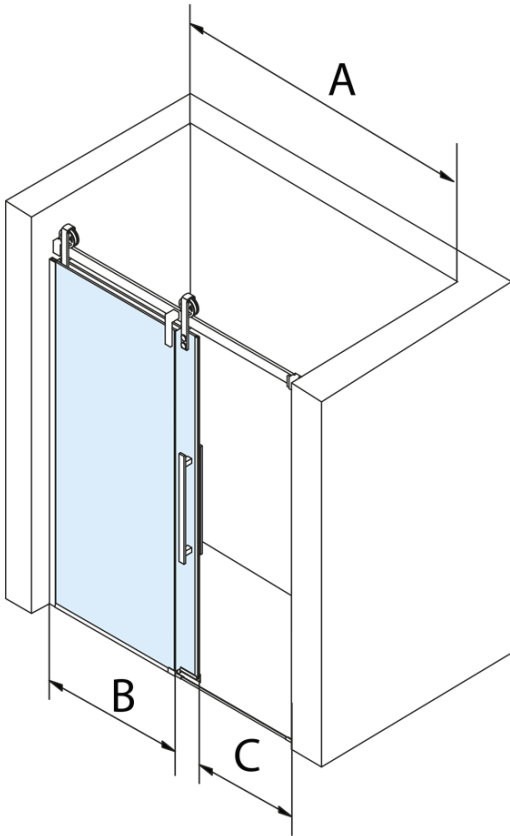

Technical sheet