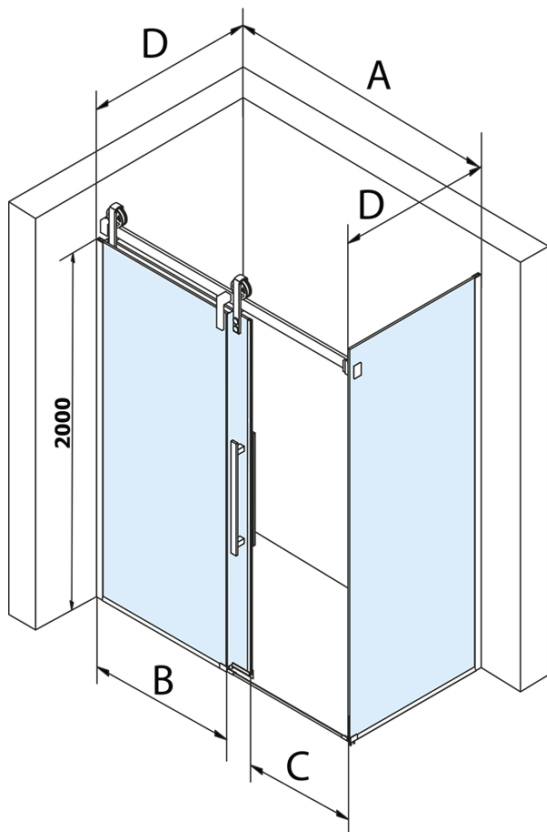

MODEL	A	C	B
GV1412	1183-1223	435	~598
GV1413	1283-1323	485	~648
GV1414	1383-1423	535	~698
GV1415	1483-1523	585	~748
GV1416	1583-1623	635	~798
GV1418	1783-1823	645	~998

MODEL	D
GV3480	780-800
GV3490	880-900
GV3410	980-1000