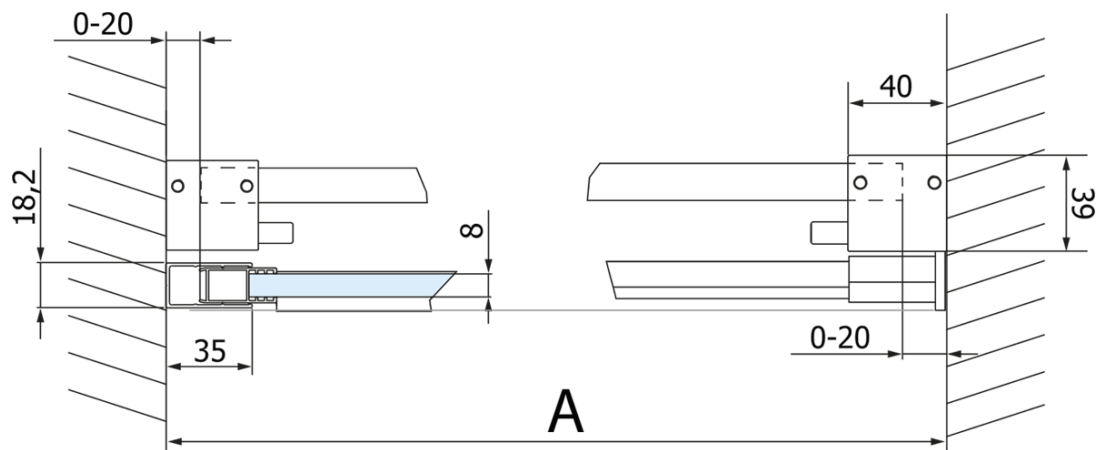

Order code: GV1412

Basic information

Brand: Gelco
Series: VOLCANO

Size

Width: 1200 mm
Height: 2180 mm

Properties

Profile colour: Black matt
Shape: Alcove door
Type of opening: Sliding door
Opening direction: Versatile
Opening width: 435 mm
Glass colour: TRANSPARENT glass
Glass finish: Coated glass
Glass thickness: 8 mm
Installation width from: 1170 mm
Installation width up to: 1210 mm
Properties: Frameless design
Weight / Piece: 68.0 kg
Packaging: 2 Piece
Warranty: 3 years

Spare parts

Set of vertical seals for 8/8mm glass, 2000mm, black (Order code: NDGVB01)
Bottom seal for door, glass 8mm, 1000mm, black (Order code: NDALB04)
ALTIS BLACK overflow rail 1000 mm with end caps (Order code: NDALB05)
VOLCANO BLACK handle (Order code: NDGVB-MADLO)
Flat magnetic seal for glass 8mm, 2000mm, black (Order code: NDGVB02)

Technical sheet

MODEL	A	C	B
GV1412	1170-1210	435	~598
GV1413	1270-1310	485	~648
GV1414	1370-1410	535	~698
GV1415	1470-1510	585	~748
GV1416	1570-1610	635	~798
GV1418	1770-1810	645	~998

MODEL	A	C	B
GV1412	1183-1223	435	~598
GV1413	1283-1323	485	~648
GV1414	1383-1423	535	~698
GV1415	1483-1523	585	~748
GV1416	1583-1623	635	~798
GV1418	1783-1823	645	~998

MODEL	D
GV3480	780-800
GV3490	880-900
GV3410	980-1000