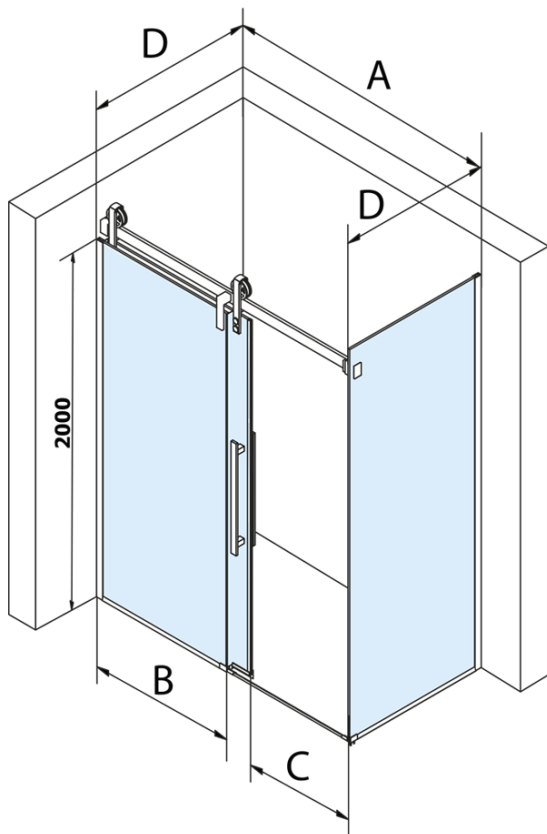

Order code: GV1412

Basic information

Brand: Gelco
Series: VOLCANO

Size

Width: 1200 mm
Height: 2180 mm

Properties

Profile colour: Black matt
Shape: Alcove door
Type of opening: Sliding door
Opening direction: Versatile
Opening width: 435 mm
Glass colour: TRANSPARENT glass
Glass finish: Coated glass
Glass thickness: 8 mm
Installation width from: 1170 mm
Installation width up to: 1210 mm
Properties: Frameless design
Weight / Piece: 68.0 kg
Packaging: 2 Piece
Warranty: 3 years

Spare parts

Set of vertical seals for 8/8mm glass, 2000mm, black (Order code: NDGVB01)
Bottom seal for door, glass 8mm, 1000mm, black (Order code: NDALB04)
ALTIS BLACK overflow rail 1000 mm with end caps (Order code: NDALB05)
VOLCANO BLACK handle (Order code: NDGVB-MADLO)
Flat magnetic seal for glass 8mm, 2000mm, black (Order code: NDGVB02)

Technical sheet

MODEL	A	C	B
GV1412	1170-1210	435	~598
GV1413	1270-1310	485	~648
GV1414	1370-1410	535	~698
GV1415	1470-1510	585	~748
GV1416	1570-1610	635	~798
GV1418	1770-1810	645	~998

MODEL	A	C	B
GV1412	1183-1223	435	~598
GV1413	1283-1323	485	~648
GV1414	1383-1423	535	~698
GV1415	1483-1523	585	~748
GV1416	1583-1623	635	~798
GV1418	1783-1823	645	~998