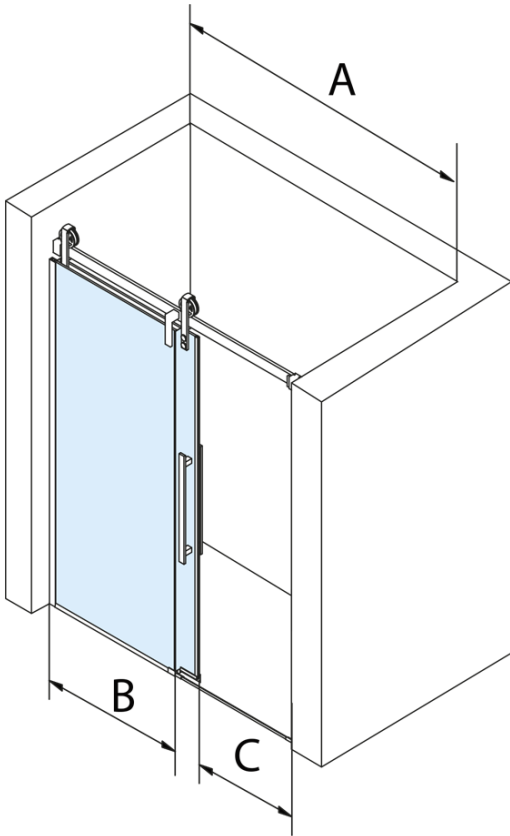

Order code: GV1412

Basic information

Brand: Gelco
Series: VOLCANO

Size

Width: 1200 mm
Height: 2180 mm

Properties

Profile colour: Black matt
Shape: Alcove door
Type of opening: Sliding door
Opening direction: Versatile
Opening width: 435 mm
Glass colour: TRANSPARENT glass
Glass finish: Coated glass
Glass thickness: 8 mm
Installation width from: 1170 mm
Installation width up to: 1210 mm
Properties: Frameless design
Weight / Piece: 68.0 kg
Packaging: 2 Piece
Warranty: 3 years

Spare parts

Set of vertical seals for 8/8mm glass, 2000mm, black (Order code: NDGVB01)
Bottom seal for door, glass 8mm, 1000mm, black (Order code: NDALB04)
ALTIS BLACK overflow rail 1000 mm with end caps (Order code: NDALB05)
VOLCANO BLACK handle (Order code: NDGVB-MADLO)
Flat magnetic seal for glass 8mm, 2000mm, black (Order code: NDGVB02)

Technical sheet

MODEL	A	C	B
GV1412	1170-1210	435	~598
GV1413	1270-1310	485	~648
GV1414	1370-1410	535	~698
GV1415	1470-1510	585	~748
GV1416	1570-1610	635	~798
GV1418	1770-1810	645	~998

MODEL	A	C	B
GV1412	1183-1223	435	~598
GV1413	1283-1323	485	~648
GV1414	1383-1423	535	~698
GV1415	1483-1523	585	~748
GV1416	1583-1623	635	~798
GV1418	1783-1823	645	~998