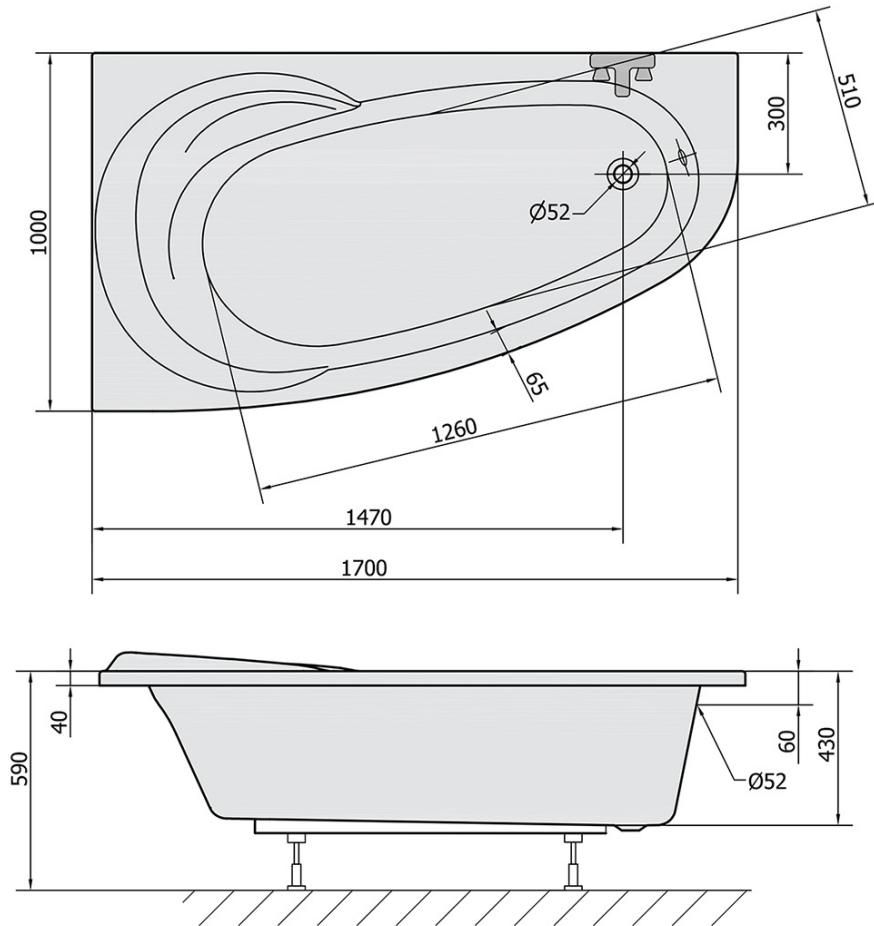

Order code: 98111

Basic information

Brand: Polysan

Size

Length: 1700 mm

Width: 1000 mm

Height: 430 mm

Volume: 240 l

Properties

Colour: White

Colour options: According to the Swatch

Material: Acrylate

Shape: Asymmetric

Installation: Built-in

Waste diameter: 52 mm

Properties: Edge height 40 mm (Standard)

Weight / Piece: 26.95 kg

Packaging: 1 Piece

Warranty: 10 years

We recommend buy

1 Piece Bath Support Legs for Acrylic Bath Polysan, 51,5cm, Pair (Order code: PO60-60)

1 Piece NAOS L, R 170 Front Panel (Order code: 98312)

1 Piece Bath Trap 6/4", height: 42mm, DN40 (Order code: 71712)

1 Piece Sound insulation bath tape, 3m (Order code: 93400)

Technical sheet

VOLUME 240L