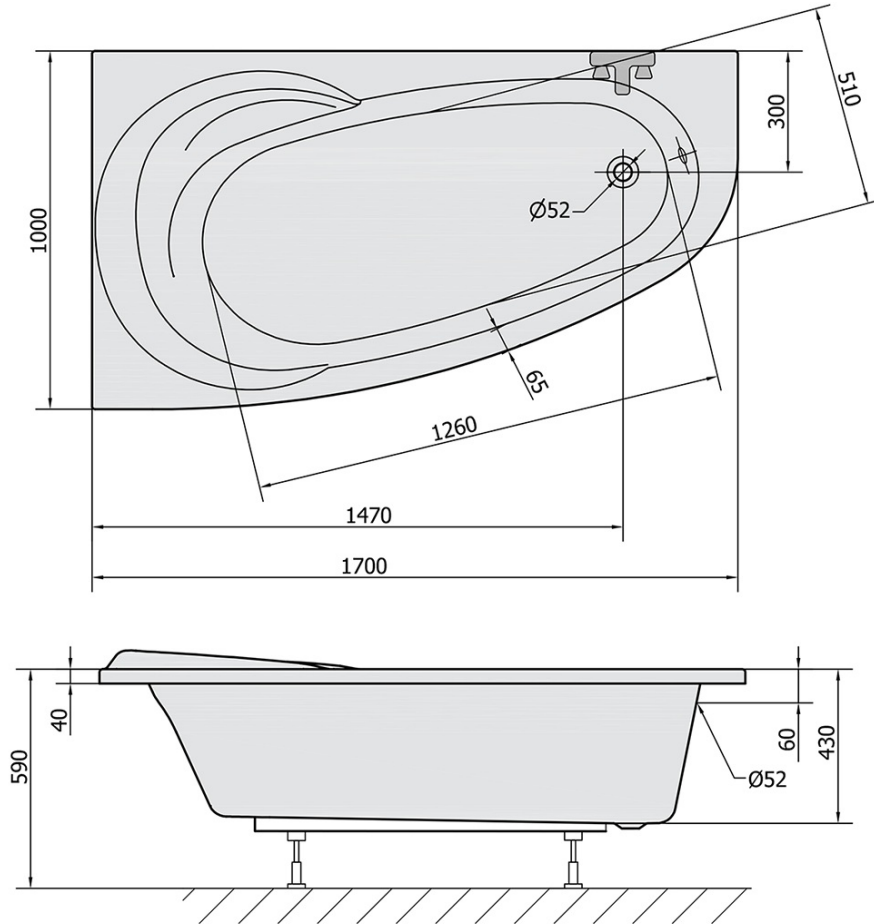

Order code: 98111

Basic information

Brand: Polysan

Size

Length: 1700 mm

Width: 1000 mm

Height: 430 mm

Volume: 240 l

Properties

Colour: White

Colour options: According to the Swatch

Material: Acrylate

Shape: Asymmetric

Installation: Built-in

Waste diameter: 52 mm

Properties: Edge height 40 mm (Standard)

Weight / Piece: 26.95 kg

Packaging: 1 Piece

Warranty: 10 years

We recommend buy

1 Piece Bath Support Legs for Acrylic Bath Polysan, 51,5cm, Pair (Order code: PO60-60)

1 Piece NAOS L, R 170 Front Panel (Order code: 98312)

1 Piece Bath Trap 6/4", height: 42mm, DN40 (Order code: 71712)

1 Piece Sound insulation bath tape, 3m (Order code: 93400)

Technical sheet

VOLUME 240L