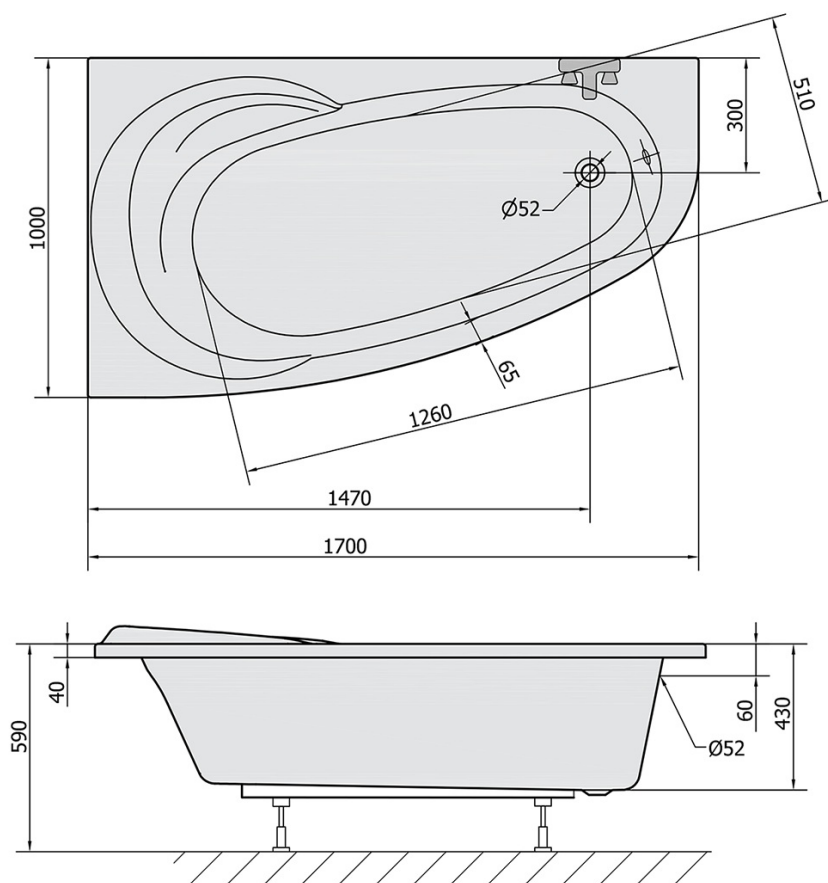

NAOS L Asymmetric Bath 170x100x43cm, White

Order code: 98111

Size

Length: 1700 mm
 Width: 1000 mm
 Height: 430 mm
 Volume: 240 l

Properties

Colour: White
 Material: Acrylate
 Warranty: 10 years

Technical sheet

VOLUME 240L