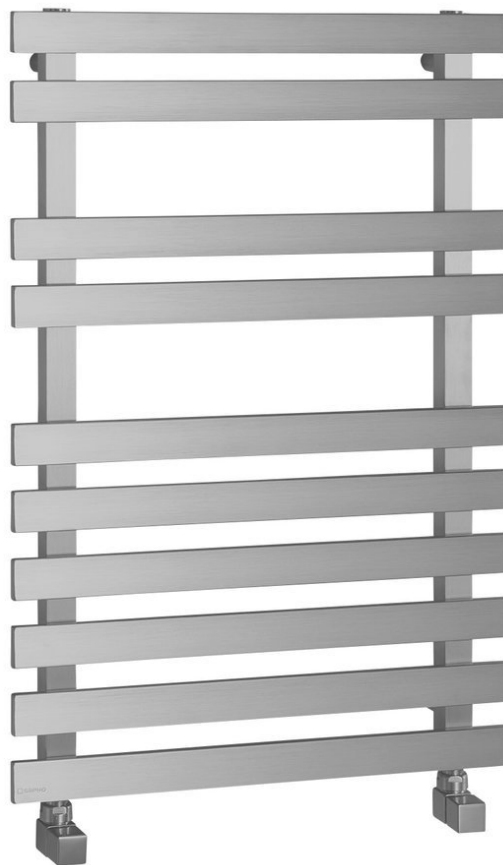

## TRUVA bathroom radiator 500x750 mm, brushed stainless steel

Order code: NR311

### Basic information

Brand: Sapho  
Series: TRUVA

### Size

Width: 500 mm  
Height: 750 mm  
Volume: 2.61 l

### Properties

Colour: Brushed stainless steel  
Material: Stainless steel  
Shape: H-Shape  
Suggested heating element: 200 W  
Heating type: Electric Heating, Combined heating - Electric/Central, Central heating  
Connection centers: 400 mm  
Output: 247 W  
Temperature gradient: 75/65/20 °C  
Weight / Piece: 6.45 kg  
Packaging: 1 Piece  
Warranty: 2 years