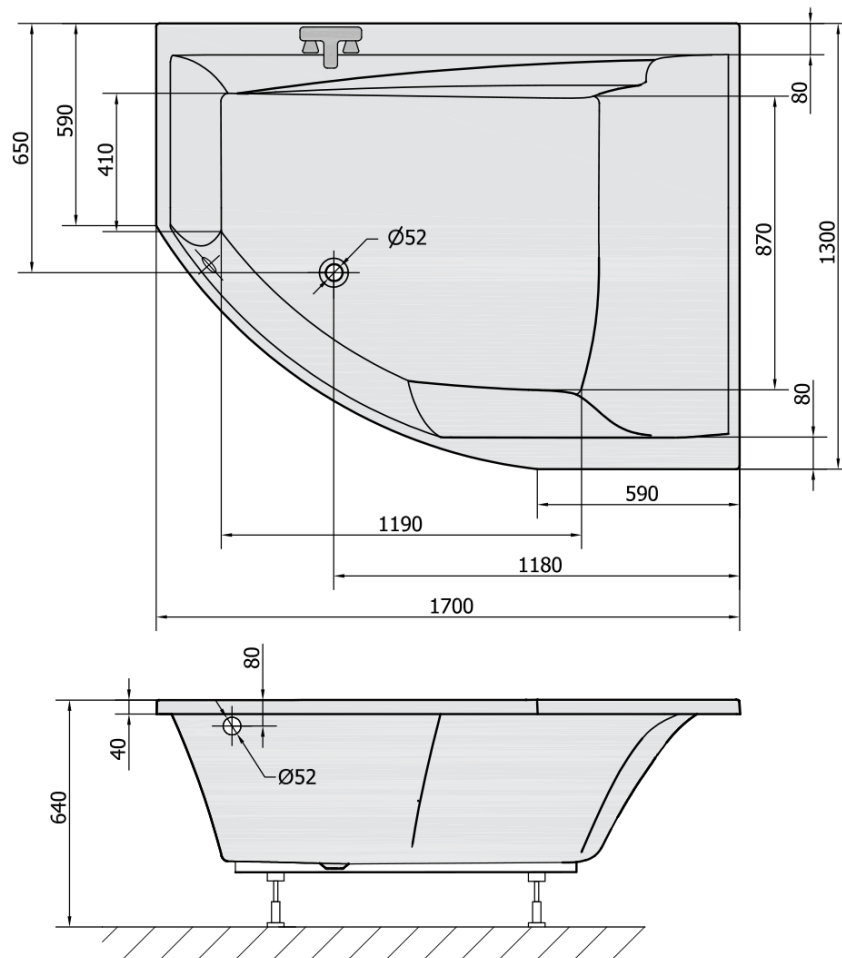

Technical sheet

VOLUME 395L