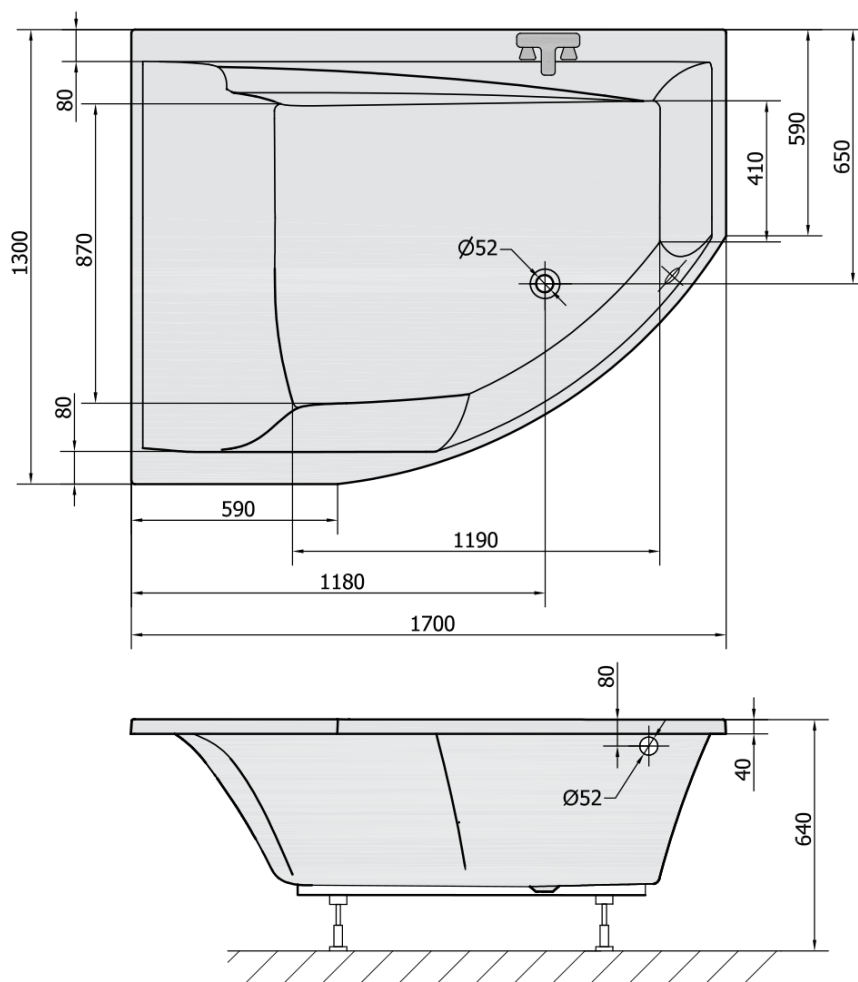

Technical sheet

VOLUME 395L