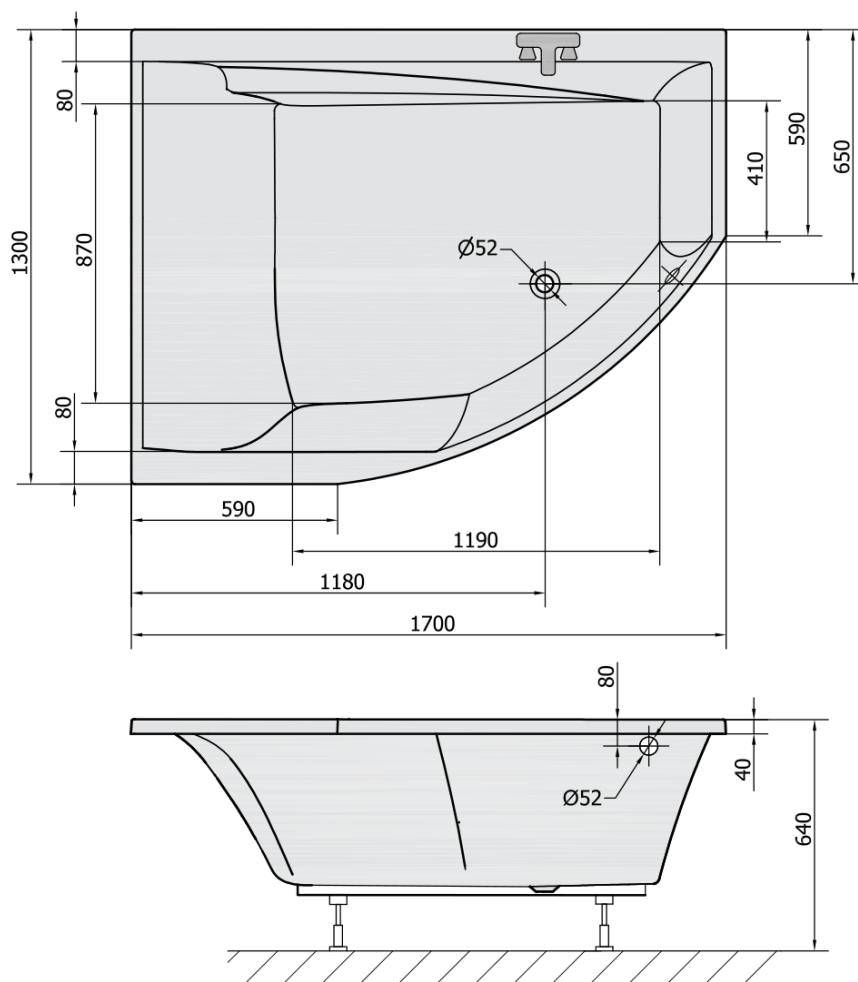

## Size

Length: 1700 mm

Width: 1300 mm

Height: 500 mm

Volume: 395 l

## Properties

Colour: White

Material: Acrylate

Shape: Asymmetric

Installation: Built-in

Waste diameter: 52 mm

Properties: Edge height 40 mm (Standard)

Package does not contain: Trap, Pop Up Bath Waste

## We recommend buy

1 Piece Pop Up Bath Waste (L) 800mm, Plug 72mm, Chrome (Order code: 71852)

1 Piece Sound insulation bath tape, 3m (Order code: 93400)

1 Piece Bath Support Legs for Acrylic Bath Polysan, 51,5-89cm, Pair (Order code: PO60-100)

1 Piece Siphon 6/4", DN40 (Order code: 72693)

1 Piece TANDEM L, R Corner Panel, White (Order code: 96813)

Technical sheet

VOLUME 395L