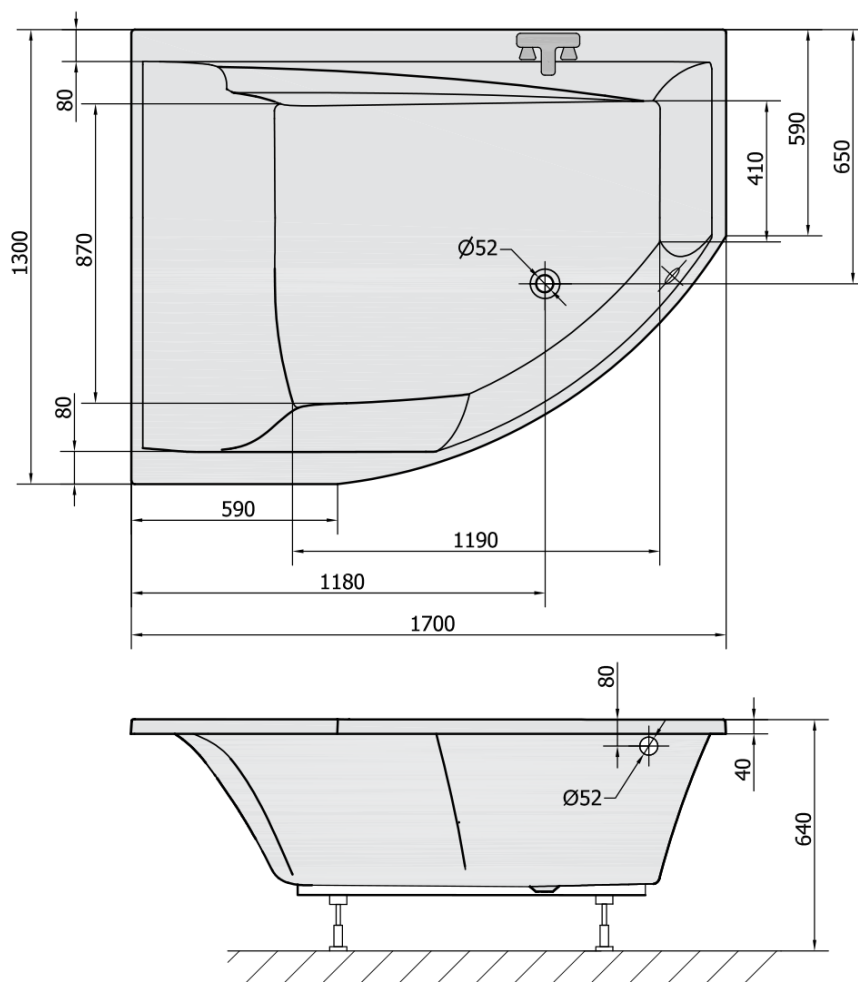

## Size

**Length:** 1700 mm

**Width:** 1300 mm

**Height:** 500 mm

**Volume:** 395 l

## Properties

**Colour:** White

**Colour options:** According to the Swatch

**Material:** Acrylate

**Shape:** Asymmetric

**Installation:** Built-in

**Waste diameter:** 52 mm

**Properties:** Edge height 40 mm (Standard)

## We recommend buy

1 Piece Bath Support Legs for Acrylic Bath Polysan, 51,5-89cm, Pair (Order code: PO60-100)

1 Piece Siphon 6/4", DN40 (Order code: 72693)

1 Piece Sound insulation bath tape, 3m (Order code: 93400)

1 Piece TANDEM L, R Corner Panel, White (Order code: 96813)

1 Piece Pop Up Bath Waste (L) 775mm, Plug 72mm, Chrome (Order code: 71681)

Technical sheet

VOLUME 395L