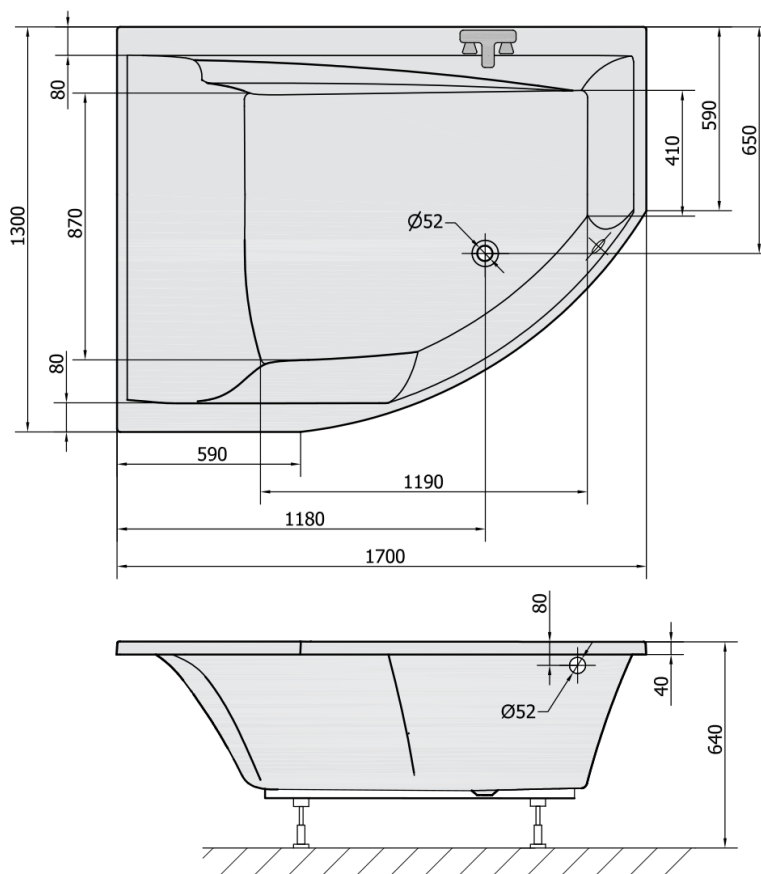

TANDEM L Asymmetric Bath 170x130x50cm, White

Order code: 96611

Size

Length: 1700 mm
Width: 1300 mm
Height: 500 mm
Volume: 395 l

Properties

Colour: White
Material: Acrylate
Warranty: 10 years

Technical sheet

VOLUME 395L