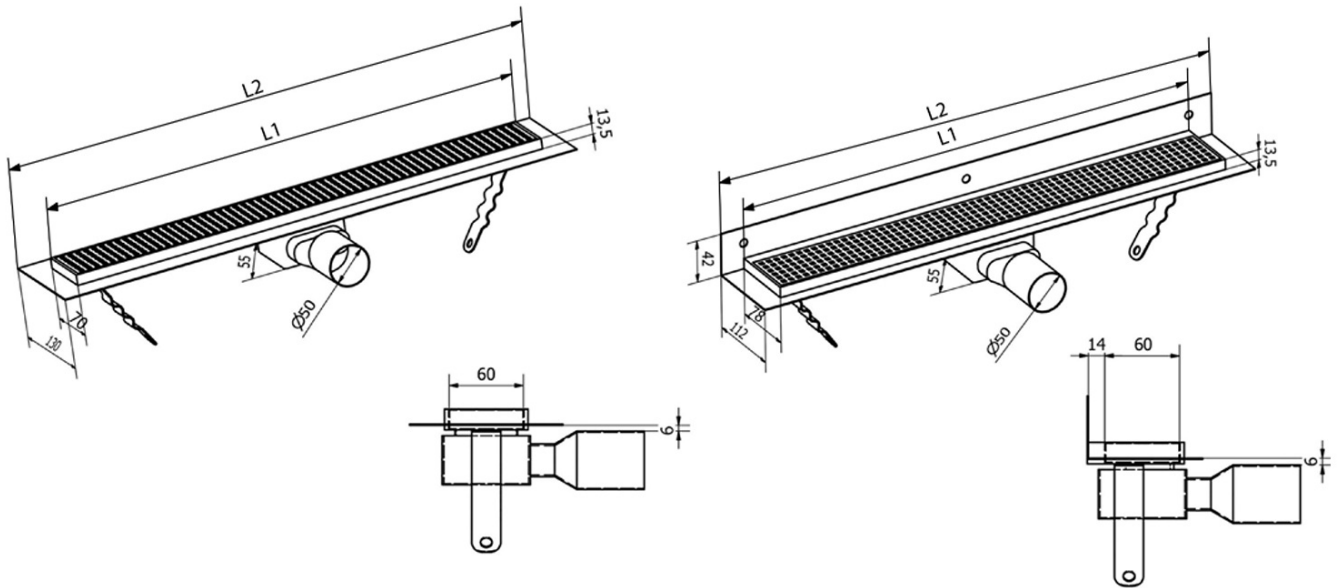

MANUS ONDA stainless steel floor drain with grate, wall-mounted, L-1250, DN50

Order code: GMO28

Basic information

Brand: Gelco
Series: MANUS

Size

Length: 1250 mm
Width: 112 mm
Height: 55 mm

Properties

Colour: Stainless steel
Material: Stainless steel
Installation: Against the wall - grate
Waste diameter: 50 mm
Shower channel length from: 1250 mm
Shower channel length to: 1250 mm
Weight / Piece: 3.525 kg
Packaging: 1 Piece
Warranty: 2 years

Spare parts

MANUS rubber seal O-ring (Order code: NDGM1)
MANUS - waste trap for Manus (Order code: NDGM2)
MANUS - rubber stopper (Order code: NDGM3)

Technical sheet

Instalační rozměry							
L1 (mm)	590	690	790	890	990	1 090	1 190
L2 (mm)	650	750	850	950	1 050	1 150	1 250