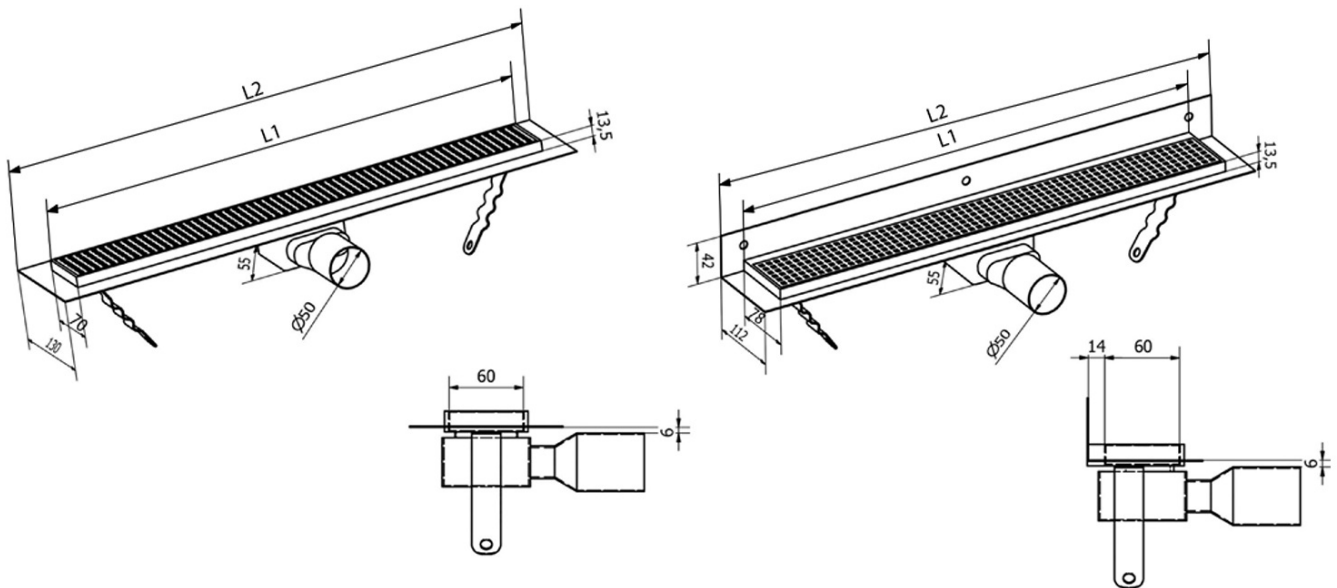

## Size

Length: 1250 mm  
Width: 112 mm  
Height: 55 mm

## Properties

Colour: Stainless steel  
Material: Stainless steel  
Installation: Against the wall - grate  
Waste diameter: 50 mm  
Shower channel length from: 1250 mm  
Shower channel length to: 1250 mm  
Weight / Piece: 3.525 kg  
Packaging: 1 Piece  
Warranty: 2 years

## Spare parts

MANUS rubber seal O-ring (Order code: NDGM1)  
MANUS siphon for floor drains (Order code: NDGM2)  
MANUS - rubber stopper (Order code: NDGM3)

Technical sheet

Instalační rozměry							
L1 (mm)	590	690	790	890	990	1 090	1 190
L2 (mm)	650	750	850	950	1 050	1 150	1 250