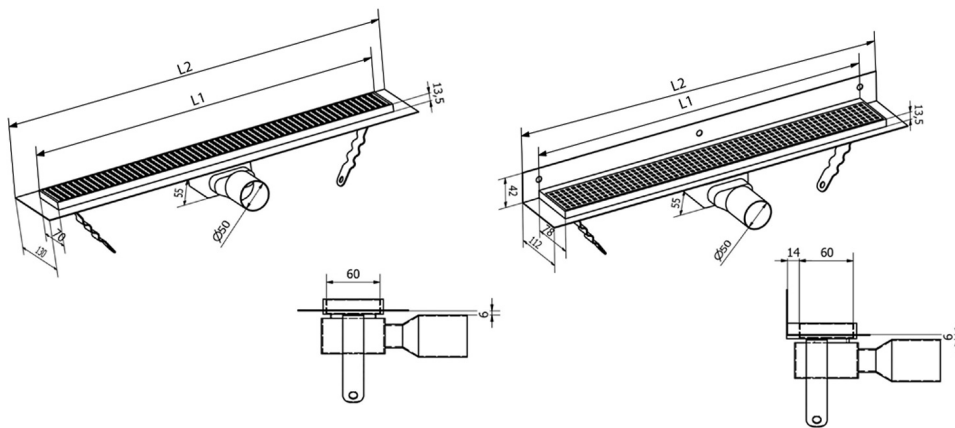

MANUS ONDA stainless steel floor drain with grate, wall-mounted, L-1250, DN50

Order code: GMO28

Size

Length: 1250 mm
 Width: 112 mm
 Height: 55 mm

Properties

Colour: Stainless steel
 Material: Stainless steel
 Warranty: 2 years

Technical sheet

Instalační rozměry							
L1 (mm)	590	690	790	890	990	1 090	1 190
L2 (mm)	650	750	850	950	1 050	1 150	1 250