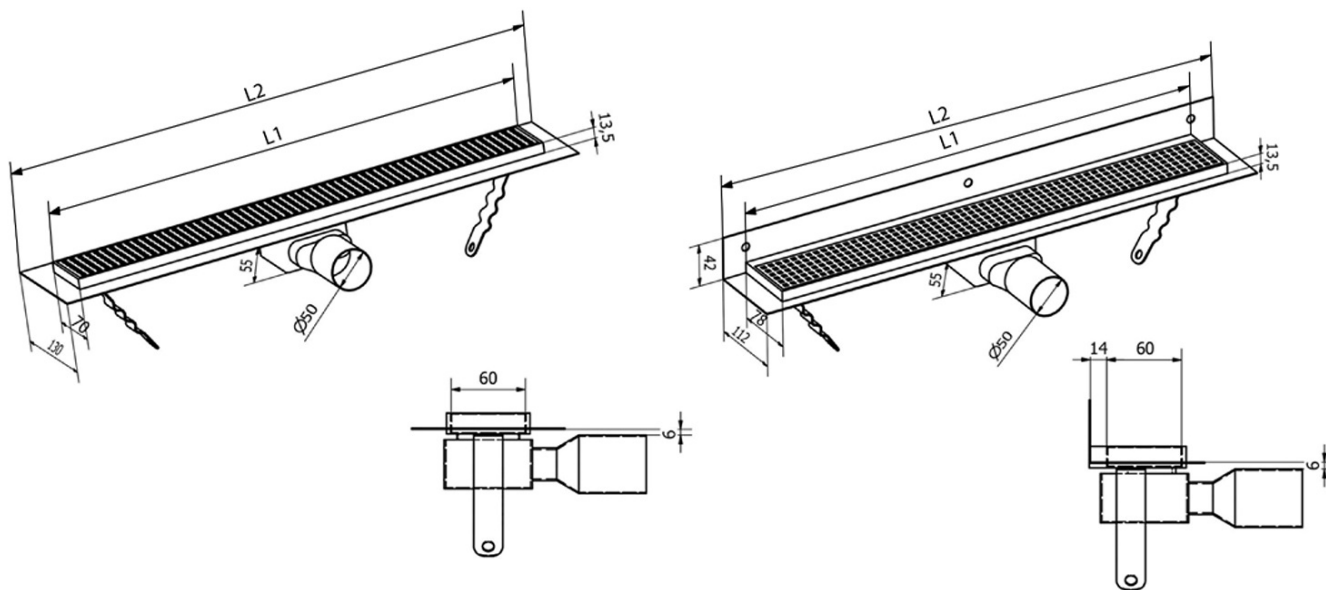

MANUS ONDA stainless steel floor drain with grate, wall-mounted, L-1150, DN50

Order code: GMO27

Basic information

Brand: Gelco
Series: MANUS

Size

Length: 1150 mm
Width: 112 mm
Height: 55 mm

Properties

Colour: Stainless steel
Material: Stainless steel
Installation: Against the wall - grate
Waste diameter: 50 mm
Shower channel length from: 1150 mm
Shower channel length to: 1150 mm
Weight / Piece: 3.4 kg
Packaging: 1 Piece
Warranty: 2 years

Spare parts

MANUS rubber seal O-ring (Order code: NDGM1)
MANUS siphon for floor drains (Order code: NDGM2)
MANUS - rubber stopper (Order code: NDGM3)

Technical sheet

Instalační rozměry							
L1 (mm)	590	690	790	890	990	1 090	1 190
L2 (mm)	650	750	850	950	1 050	1 150	1 250