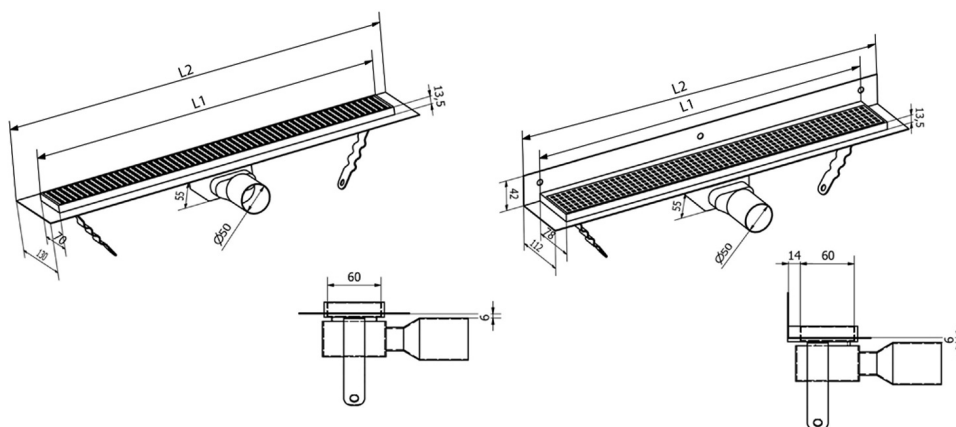

MANUS ONDA stainless steel floor drain with grate, wall-mounted, L-1150, DN50

Order code: GMO27

Size

Length: 1150 mm
Width: 112 mm
Height: 55 mm

Properties

Colour: Stainless steel
Material: Stainless steel
Warranty: 2 years

Technical sheet

Instalační rozměry							
L1 (mm)	590	690	790	890	990	1 090	1 190
L2 (mm)	650	750	850	950	1 050	1 150	1 250