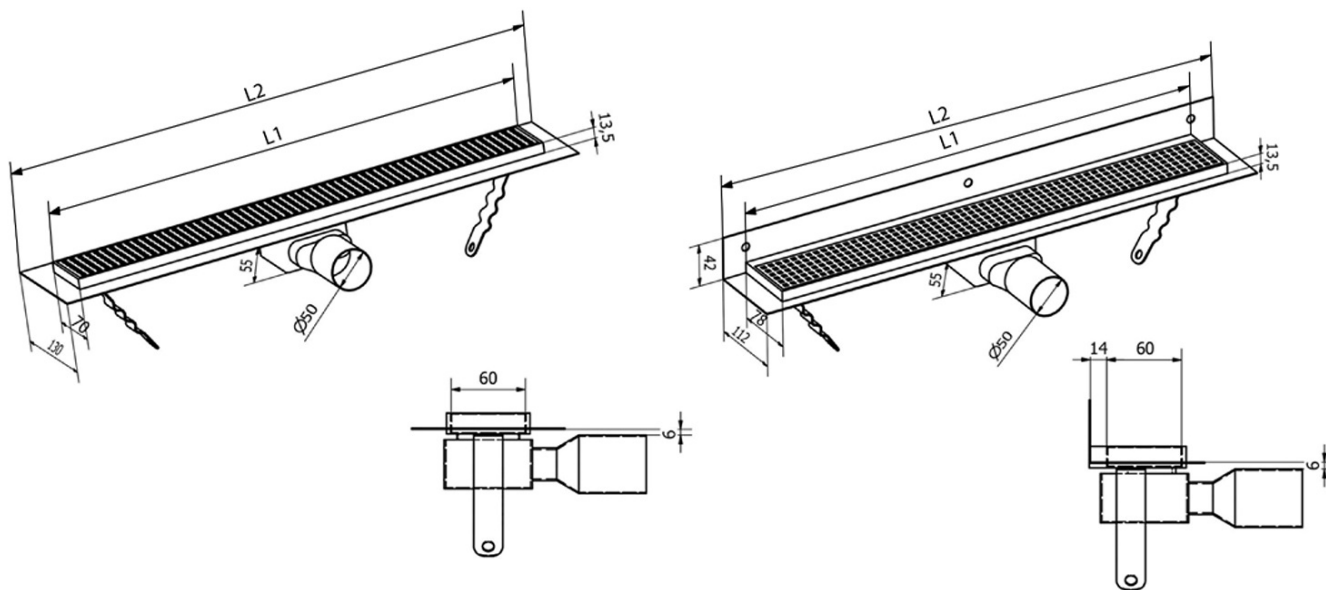

MANUS ONDA stainless steel floor drain with grate, wall-mounted, L-1050, DN50

Order code: GMO26

Basic information

Brand: Gelco
Series: MANUS

Size

Length: 1050 mm
Width: 112 mm
Height: 55 mm

Properties

Colour: Stainless steel
Material: Stainless steel
Installation: Against the wall - grate
Waste diameter: 50 mm
Shower channel length from: 1050 mm
Shower channel length to: 1050 mm
Weight / Piece: 2.995 kg
Packaging: 1 Piece
Warranty: 2 years

Spare parts

MANUS rubber seal O-ring (Order code: NDGM1)
MANUS - waste trap for Manus (Order code: NDGM2)
MANUS - rubber stopper (Order code: NDGM3)

Technical sheet

Instalační rozměry							
L1 (mm)	590	690	790	890	990	1 090	1 190
L2 (mm)	650	750	850	950	1 050	1 150	1 250