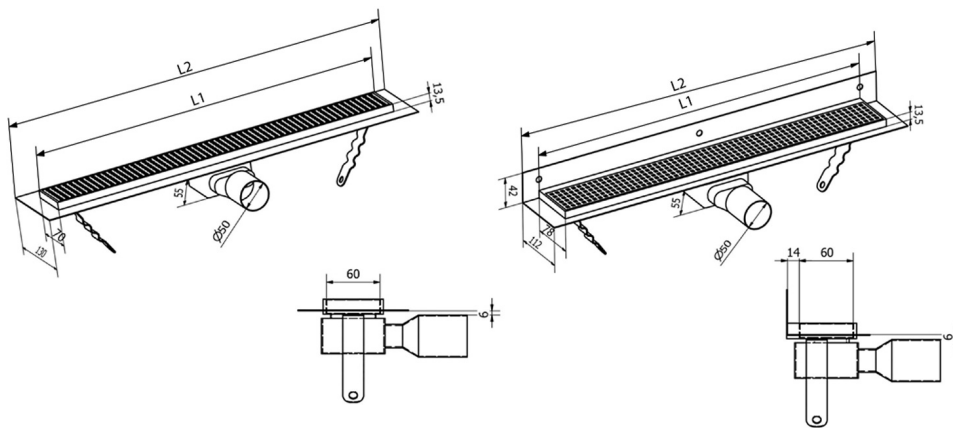

MANUS ONDA stainless steel floor drain with grate, wall-mounted, L-1050, DN50

Order code: GMO26

Size

Length: 1050 mm
Width: 112 mm
Height: 55 mm

Properties

Colour: Stainless steel
Material: Stainless steel
Warranty: 2 years

Technical sheet

Instalační rozměry							
L1 (mm)	590	690	790	890	990	1 090	1 190
L2 (mm)	650	750	850	950	1 050	1 150	1 250