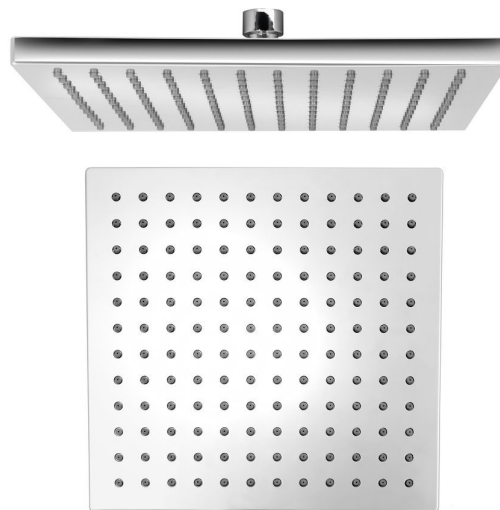

Head shower, 254x254mm, ABS/chrome

Order code: SK950

Basic information

Brand: Sapho

Size

Width: 254 mm

Height: 15 mm

Depth: 254 mm

Properties

Colour: Chrome

Material: Plastic

Shape: Square

Installation: 1 outlet

Shower functions: Rain

Equipment: AntiCalc

Flow rate (3 bar): Head shower: 19.25 l/min

Weight / Piece: 1.2 kg

Packaging: 1 Piece

Warranty: 2 years