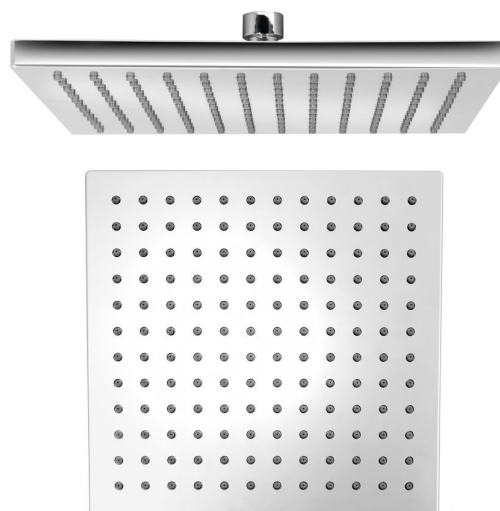

Head shower, 254x254mm, ABS/chrome

Order code: SK950

Basic information

Brand: Sapho

Size

Width: 254 mm

Height: 15 mm

Depth: 254 mm

Properties

Colour: Chrome

Material: Plastic

Shape: Square

Installation: 1 outlet

Shower functions: Rain

Equipment: AntiCalc

Flow rate (3 bar): Head shower: 19.25 l/min

Weight / Piece: 1.2 kg

Packaging: 1 Piece

Warranty: 2 years