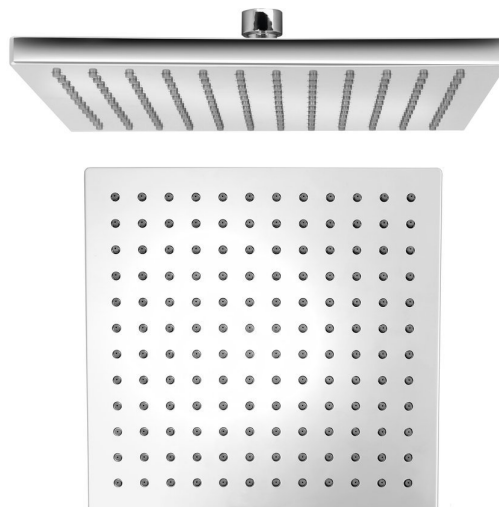

Head shower, 254x254mm, ABS/chrome

Order code: SK950

Size

Width: 254 mm

Height: 15 mm

Depth: 254 mm

Properties

Colour: Chrome

Material: Plastic

Warranty: 2 years