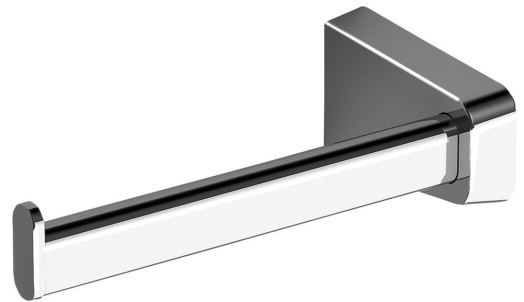

ZEN toilet paper holder, chrome

Order code: 161027

Basic information

Brand: SONIA
Series: ZEN

Size

Width: 158 mm
Height: 46 mm
Depth: 68 mm

Properties

Colour: Chrome
Material: Brass
Shape: Square
Type: Toilet paper holder
Installation: Drilling
Weight / Piece: 0.439 kg
Packaging: 1 Piece
Warranty: 10 years