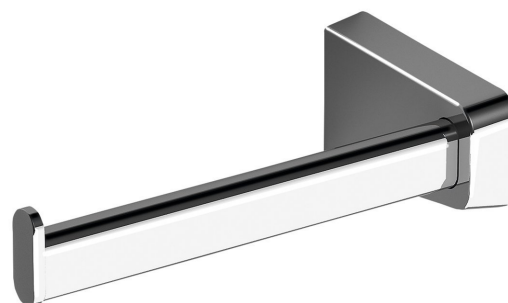

ZEN toilet paper holder, chrome

Order code: 161027

Basic information

Brand: SONIA

Series: ZEN

Size

Width: 158 mm

Height: 46 mm

Depth: 68 mm

Properties

Colour: Chrome

Material: Brass

Shape: Square

Type: Toilet paper holder

Installation: Drilling

Weight / Piece: 0.439 kg

Packaging: 1 Piece

Warranty: 10 years