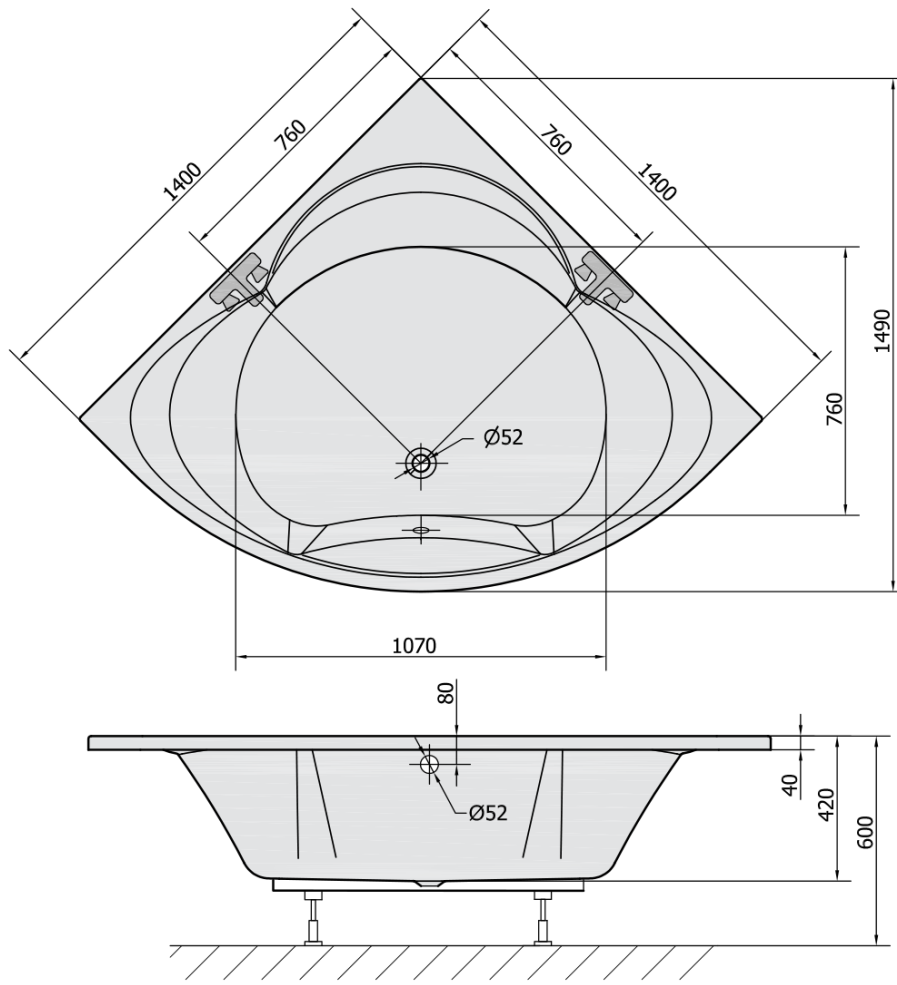

## Size

Length: 1400 mm

Width: 1400 mm

Height: 420 mm

Volume: 245 l

## Properties

Colour: White

Colour options: According to the Swatch

Material: Acrylate

Shape: Corner

Installation: Built-in

Waste diameter: 52 mm

Properties: Bilateral, Edge height 40 mm (Standard)

## We recommend buy

1 Piece Sound insulation bath tape, 3m (Order code: 93400)

1 Piece ALEXANDRA Front Panel (Order code: 95312)

1 Piece Bath Trap 6/4", height: 42mm, DN40 (Order code: 71712)

1 Piece Pop Up Bath Waste (L) 775mm, Plug 72mm, Chrome (Order code: 71681)

1 Piece Bath Support Legs for Acrylic Bath Polysan, 74,5cm, Pair (Order code: PO80-80)

Technical sheet

VOLUME 245L