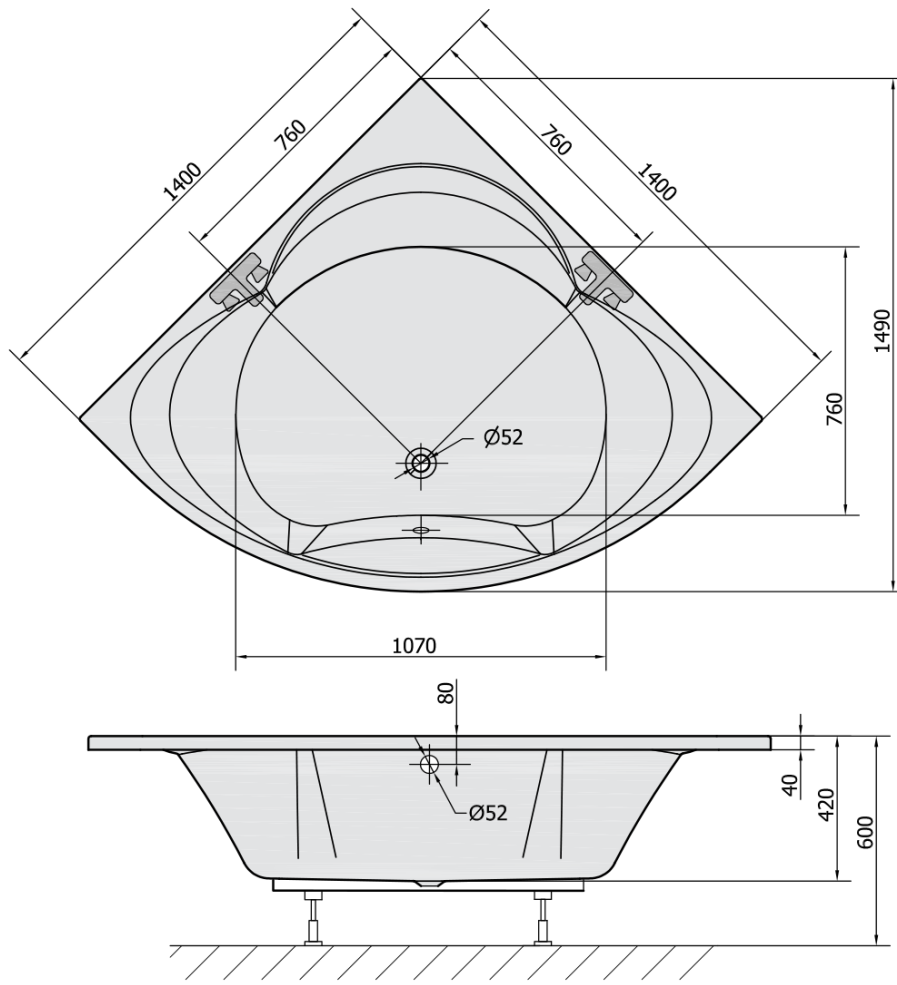

Order code: 95111

Basic information

Brand: Polysan

Size

Length: 1400 mm

Width: 1400 mm

Height: 420 mm

Volume: 245 l

Properties

Colour: White

Colour options: According to the Swatch

Material: Acrylate

Shape: Corner

Installation: Built-in

Waste diameter: 52 mm

Properties: Bilateral, Edge height 40 mm (Standard)

Package does not contain: Trap, Pop Up Bath Waste

Weight / Piece: 31.26 kg

Packaging: 1 Piece

Warranty: 10 years

We recommend buy

1 Piece Bath Trap 6/4", height: 42mm, DN40 (Order code: 71712)

1 Piece Pop Up Bath Waste (L) 800mm, Plug 72mm, Chrome (Order code: 71852)

1 Piece ALEXANDRA Front Panel (Order code: 95312)

1 Piece Sound insulation bath tape, 3m (Order code: 93400)

1 Piece Bath Support Legs for Acrylic Bath Polysan, 74,5cm, Pair (Order code: PO80-80)

Technical sheet