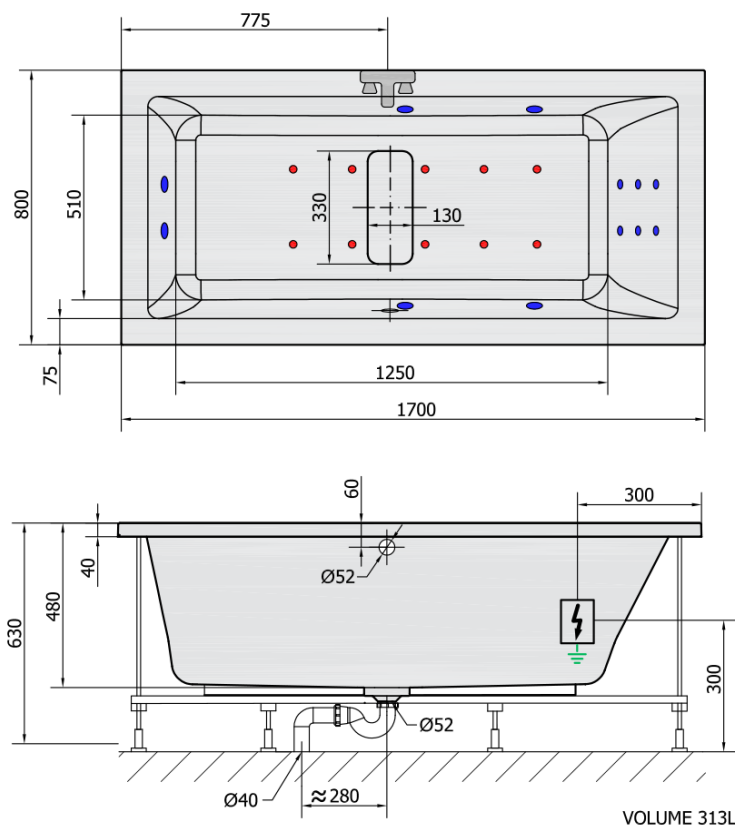

**MARLENE HYDRO-AIR hydromassage Bath tub,
170x80x48cm, white**

Order code: 72403HA

Basic information

Brand: Polysan
Series: WHIRLPOOL

Size

Length: 1700 mm
Width: 800 mm
Height: 480 mm
Volume: 313 l

Properties

Colour: White
Material: Acrylate
Shape: Rectangular
Installation: Built-in
Waste diameter: 52 mm
Properties: HYDRO AIR massage
Weight / Piece: 33.2 kg
Packaging: 1 Piece
Warranty: 2 years

We recommend buy

1 Piece RGB spot chromotherapy, 8 LEDs (Order code: 91407)
1 Piece Sound insulation bath tape, 3m (Order code: 93400)

MARLENE HYDRO-AIR hydromassage Bath tub,
170x80x48cm, white

Technical sheet

H HYDRO
12 whirlpool jets
12 vodních trysek

A AIR
10 air jets
10 vzduchových trysek

Electric cable 3x2,5mm²
Length 2m from the wall

 Elektrický kabel 3x2,5mm²
Délka kabelu ze zdi 2m

Electrical Characteristic:
Tension: 220-230V/50hz
Max. power consumption: 1200W
Electric protection: residual-current device 30mA