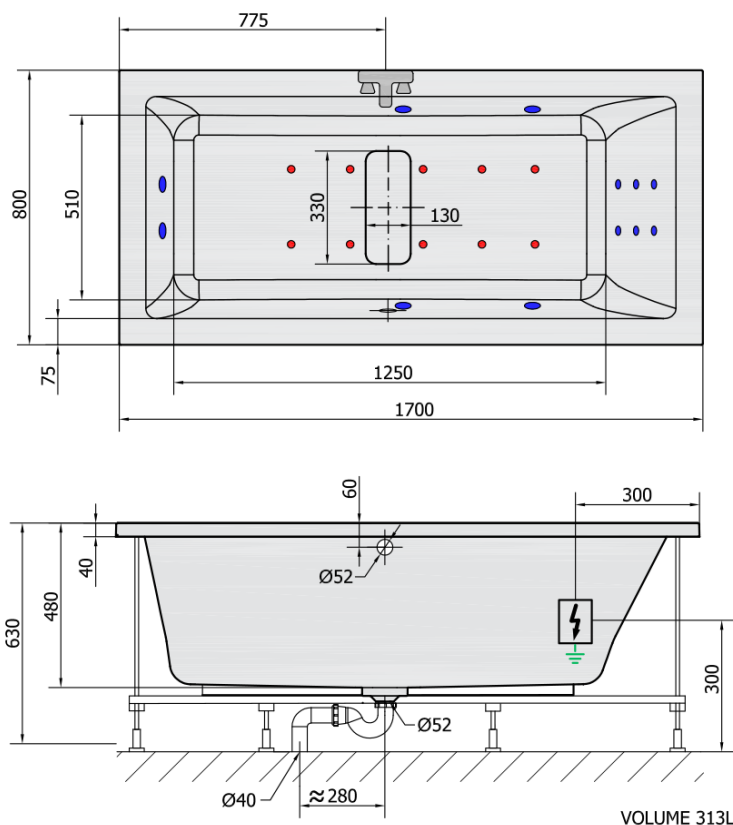

**MARLENE HYDRO-AIR hydromassage Bath tub,
170x80x48cm, white**

Order code: 72403HA

Basic information

Brand: Polysan
Series: WHIRLPOOL

Size

Length: 1700 mm
Width: 800 mm
Height: 480 mm
Volume: 313 l

Properties

Colour: White
Material: Acrylate
Shape: Rectangular
Installation: Built-in
Waste diameter: 52 mm
Properties: HYDRO AIR massage
Weight / Piece: 33.2 kg
Packaging: 1 Piece
Warranty: 2 years

We recommend buy

1 Piece RGB spot chromotherapy, 8 LEDs (Order code: 91407)
1 Piece Sound insulation bath tape, 3m (Order code: 93400)

MARLENE HYDRO-AIR hydromassage Bath tub,
170x80x48cm, white

Technical sheet

H HYDRO
12 whirlpool jets
12 vodních trysek

A AIR
10 air jets
10 vzduchových trysek

Electric cable 3x2,5mm²
Length 2m from the wall

 Elektrický kabel 3x2,5mm²
Délka kabelu ze zdi 2m

Electrical Characteristic:
Tension: 220-230V/50hz
Max. power consumption: 1200W
Electric protection: residual-current device 30mA