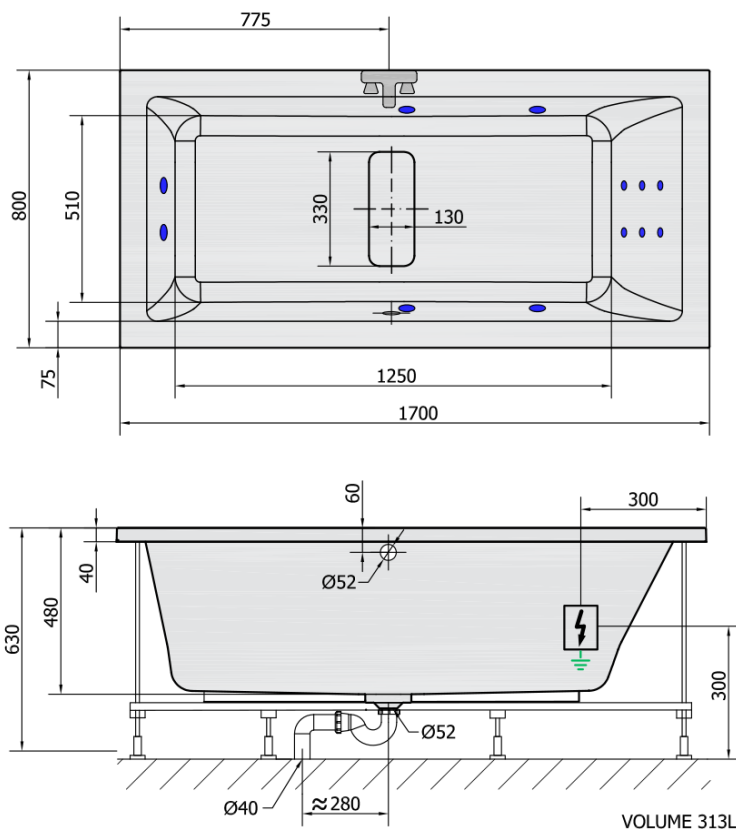

MARLENE HYDRO hydromassage Bath tub 170x80x48cm, white

Order code: 72403H

Basic information

Brand: Polysan
Series: WHIRLPOOL

Size

Length: 1700 mm
Width: 800 mm
Height: 480 mm
Volume: 313 l

Properties

Colour: White
Material: Acrylate
Shape: Rectangular
Installation: Built-in
Waste diameter: 52 mm
Properties: HYDRO massage
Weight / Piece: 32.3 kg
Packaging: 1 Piece
Warranty: 2 years

We recommend buy

1 Piece RGB spot chromotherapy, 8 LEDs (Order code: 91407)
1 Piece Sound insulation bath tape, 3m (Order code: 93400)

MARLENE HYDRO hydromassage Bath tub 170x80x48cm, white

Technical sheet

H HYDRO 12 whirlpool jets 12 vodních trysek

Electric cable 3x2,5mm²
Length 2m from the wall

Elektrický kabel 3x2,5mm²
Délka kabelu ze zdi 2m

Electrical Characteristic:
Tension: 220-230V/50hz
Max. power consumption: 800W
Electric protection: residual-current device 30mA