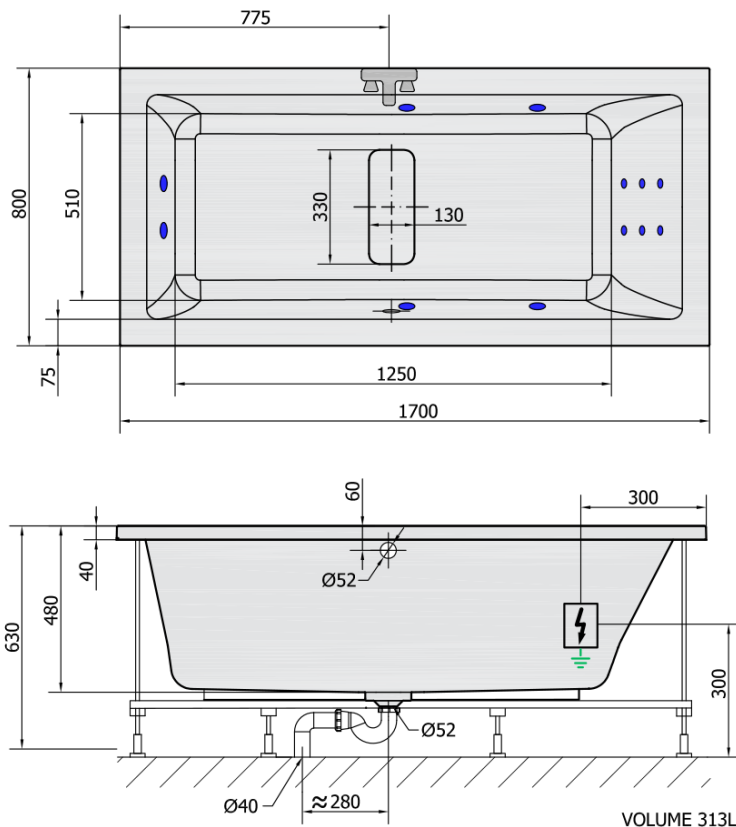

## Size

Length: 1700 mm  
Width: 800 mm  
Height: 480 mm  
Volume: 313 l

## Properties

Colour: White  
Material: Acrylate  
Shape: Rectangular  
Installation: Built-in  
Waste diameter: 52 mm  
Properties: HYDRO massage  
Weight / Piece: 32.3 kg  
Packaging: 1 Piece  
Warranty: 2 years

## We recommend buy

1 Piece RGB spot chromotherapy, 8 LEDs (Order code: 91407)  
1 Piece Sound insulation bath tape, 3m (Order code: 93400)

**MARLENE HYDRO hydromassage Bath tub**  
170x80x48cm, white

**Technical sheet**

**H** HYDRO  
12 whirlpool jets  
12 vodních trysek

Electric cable 3x2,5mm<sup>2</sup>  
Length 2m from the wall

Elektrický kabel 3x2,5mm<sup>2</sup>  
Délka kabelu ze zdi 2m

Electrical Characteristic:  
Tension: 220-230V/50hz  
Max. power consumption: 800W  
Electric protection: residual-current device 30mA