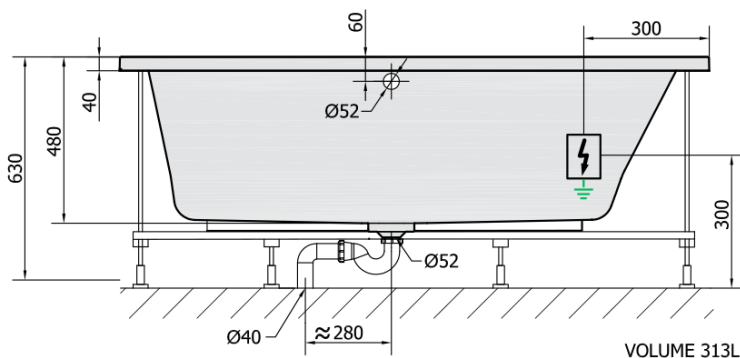

MARLENE HYDRO hydromassage Bath tub 170x80x48cm, white

Order code: 72403H

Basic information

Brand: Polysan
Series: WHIRLPOOL

Size

Length: 1700 mm
Width: 800 mm
Height: 480 mm
Volume: 313 l

Properties

Colour: White
Material: Acrylate
Shape: Rectangular
Installation: Built-in
Waste diameter: 52 mm
Properties: HYDRO massage
Weight / Piece: 32.3 kg
Packaging: 1 Piece
Warranty: 2 years

We recommend buy

1 Piece RGB spot chromotherapy, 8 LEDs (Order code: 91407)
1 Piece Sound insulation bath tape, 3m (Order code: 93400)

MARLENE HYDRO hydromassage Bath tub
170x80x48cm, white

Technical sheet

H HYDRO
 12 whirlpool jets
 12 vodních trysek

Electric cable 3x2,5mm²
 Length 2m from the wall

Elektrický kabel 3x2,5mm²
 Délka kabelu ze zdi 2m

Electrical Characteristic:
 Tension: 220-230V/50hz
 Max. power consumption: 800W
 Electric protection: residual-current device 30mA