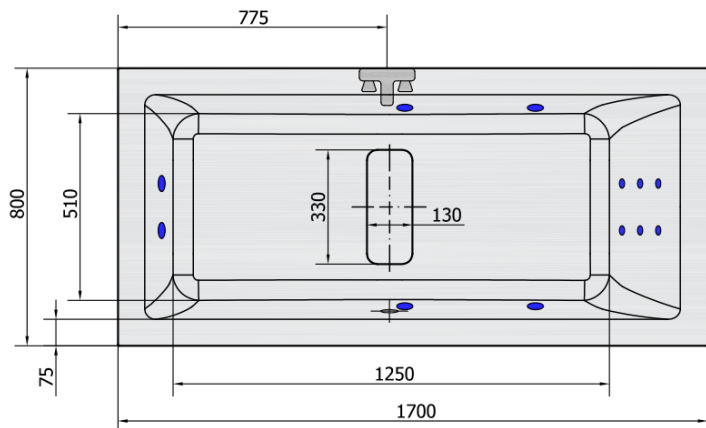

MARLENE HYDRO hydromassage Bath tub 170x80x48cm, white

Order code: 72403H

Basic information

Brand: Polysan
Series: WHIRLPOOL

Size

Length: 1700 mm
Width: 800 mm
Height: 480 mm
Volume: 313 l

Properties

Colour: White
Material: Acrylate
Shape: Rectangular
Installation: Built-in
Waste diameter: 52 mm
Properties: HYDRO massage
Weight / Piece: 32.3 kg
Packaging: 1 Piece
Warranty: 2 years

We recommend buy

1 Piece RGB spot chromotherapy, 8 LEDs (Order code: 91407)
1 Piece Sound insulation bath tape, 3m (Order code: 93400)

MARLENE HYDRO hydromassage Bath tub
170x80x48cm, white

Technical sheet

H HYDRO
 12 whirlpool jets
 12 vodních trysek

Electric cable 3x2,5mm²
 Length 2m from the wall

Elektrický kabel 3x2,5mm²
 Délka kabelu ze zdi 2m

Electrical Characteristic:
 Tension: 220-230V/50hz
 Max. power consumption: 800W
 Electric protection: residual-current device 30mA