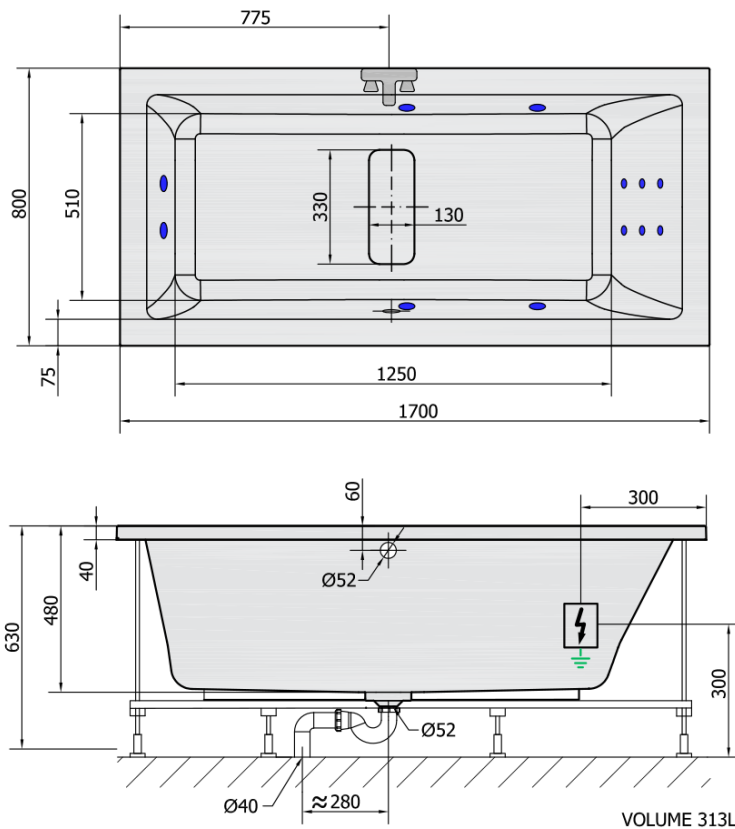

## MARLENE HYDRO hydromassage Bath tub 170x80x48cm, white

Order code: 72403H

### Size

Length: 1700 mm  
 Width: 800 mm  
 Height: 480 mm  
 Volume: 313 l

### Technical sheet

**H** HYDRO  
 12 whirlpool jets  
 12 vodních trysek

Electric cable 3x2,5mm<sup>2</sup>  
 Length 2m from the wall

 Elektrický kabel 3x2,5mm<sup>2</sup>  
 Délka kabelu ze zdi 2m

Electrical Characteristic:  
 Tension: 220-230V/50hz  
 Max. power consumption: 800W  
 Electric protection: residual-current device 30mA