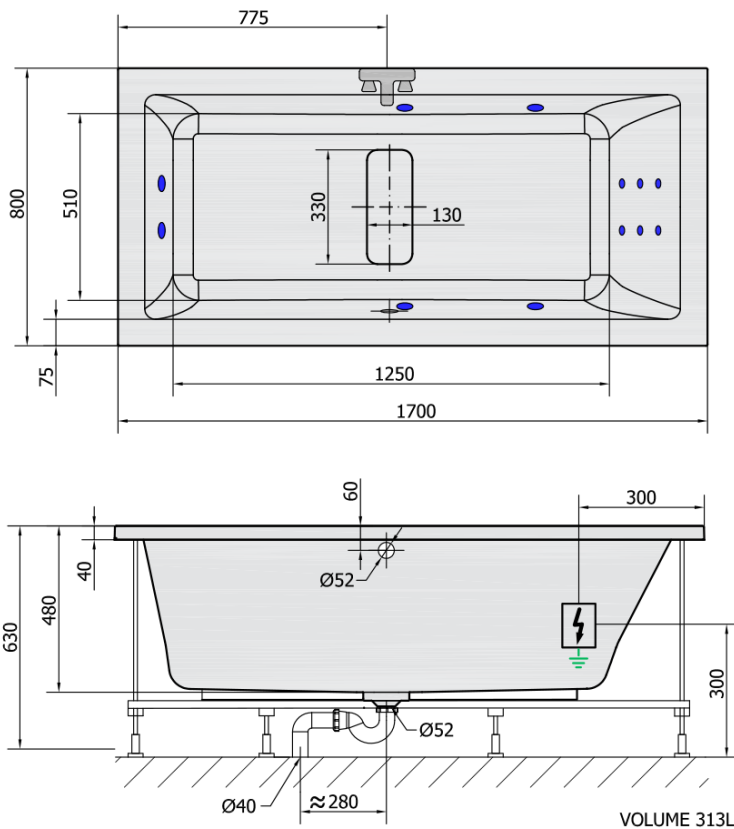

MARLENE HYDRO hydromassage Bath tub 170x80x48cm, white

Order code: 72403H

Size

Length: 1700 mm
Width: 800 mm
Height: 480 mm
Volume: 313 l

Properties

Colour: White
Material: Acrylate
Warranty: 2 years

Technical sheet

H HYDRO 12 whirlpool jets 12 vodních trysek

Electric cable 3x2,5mm²
Length 2m from the wall

Elektrický kabel 3x2,5mm²
Délka kabelu ze zdi 2m

Electrical Characteristic:
Tension: 220-230V/50hz
Max. power consumption: 800W
Electric protection: residual-current device 30mA