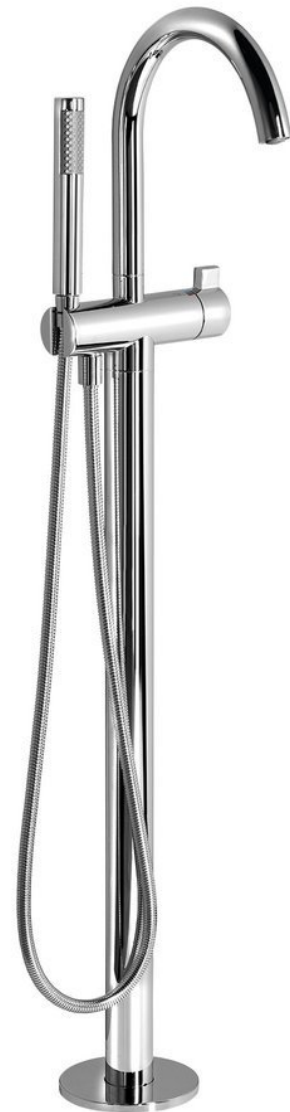

Order code: R5018

Basic information

Brand: Sapho
Series: RHAPSODY

Size

Height: 1077 mm

Properties

Colour: Chrome
Material: Brass
Shape: Circular
Installation: Floorstanding
Type of control: Progressive cartridge
Type of diverter: Handle-integrated
Equipment: Rotary spout
Flow rate (3 bar): 7.6 l/min
Weight / Piece: 8.2 kg
Packaging: 1 Piece
Warranty: 6 years

Spare parts

Male Tap Aerator M24x1, plastic (Order code: AERPL)
Progressive cartridge, diameter 40mm (Order code: 501821)

Technical sheet